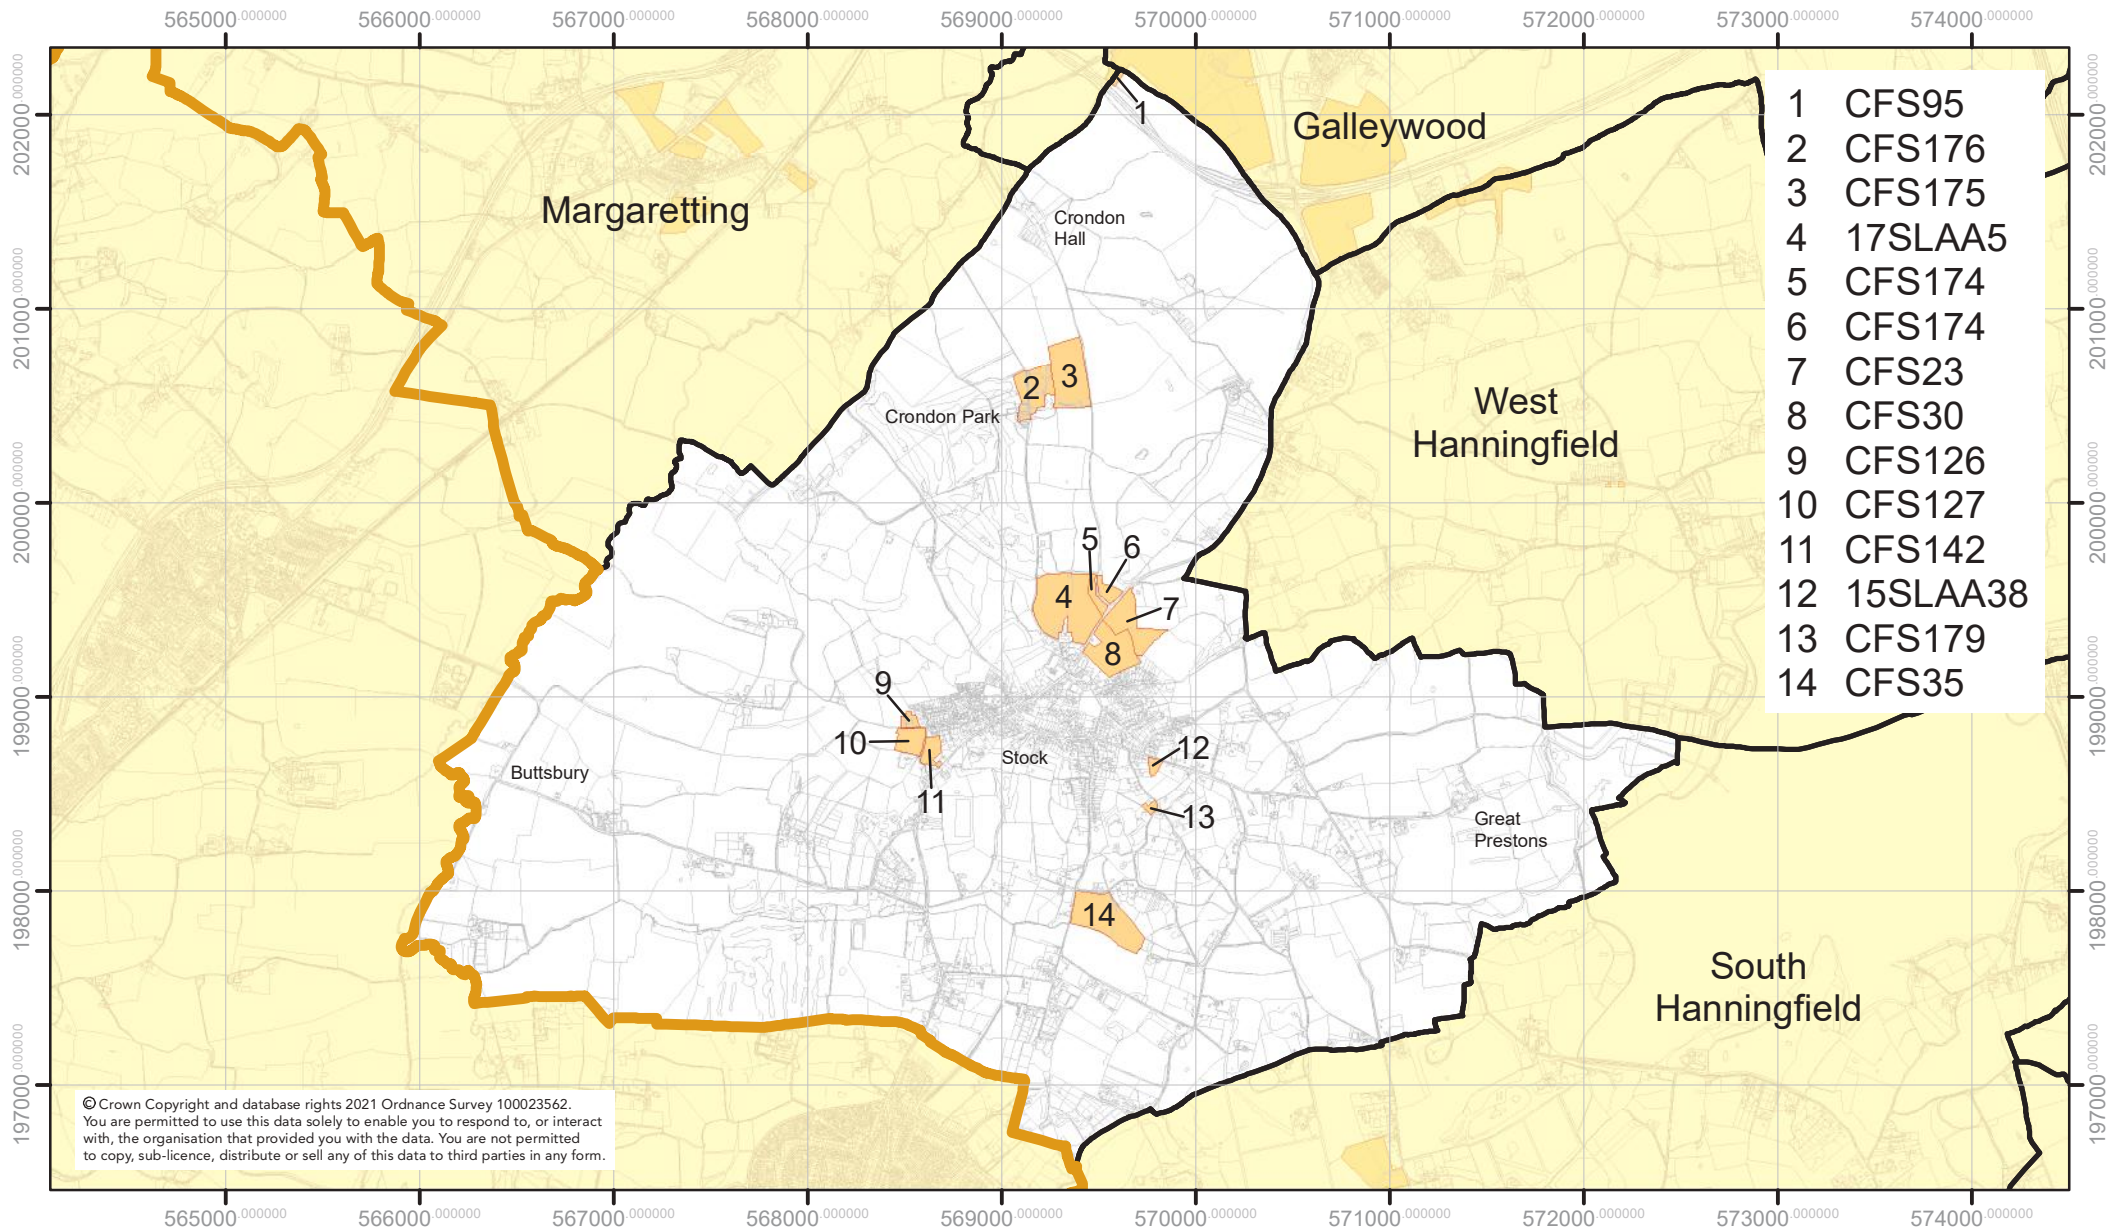

FINAL SHELAA MAPPING 2021 SITES BY PARISH AND UNPARISHED AREAS OF CHELMSFORD

STOCK

© Crown Copyright and database rights 2021 Ordnance Survey 100023562.
You are permitted to use this data solely to enable you to respond to, or interact with, the organisation that provided you with the data. You are not permitted to copy, sub-licence, distribute or sell any of this data to third parties in any form.