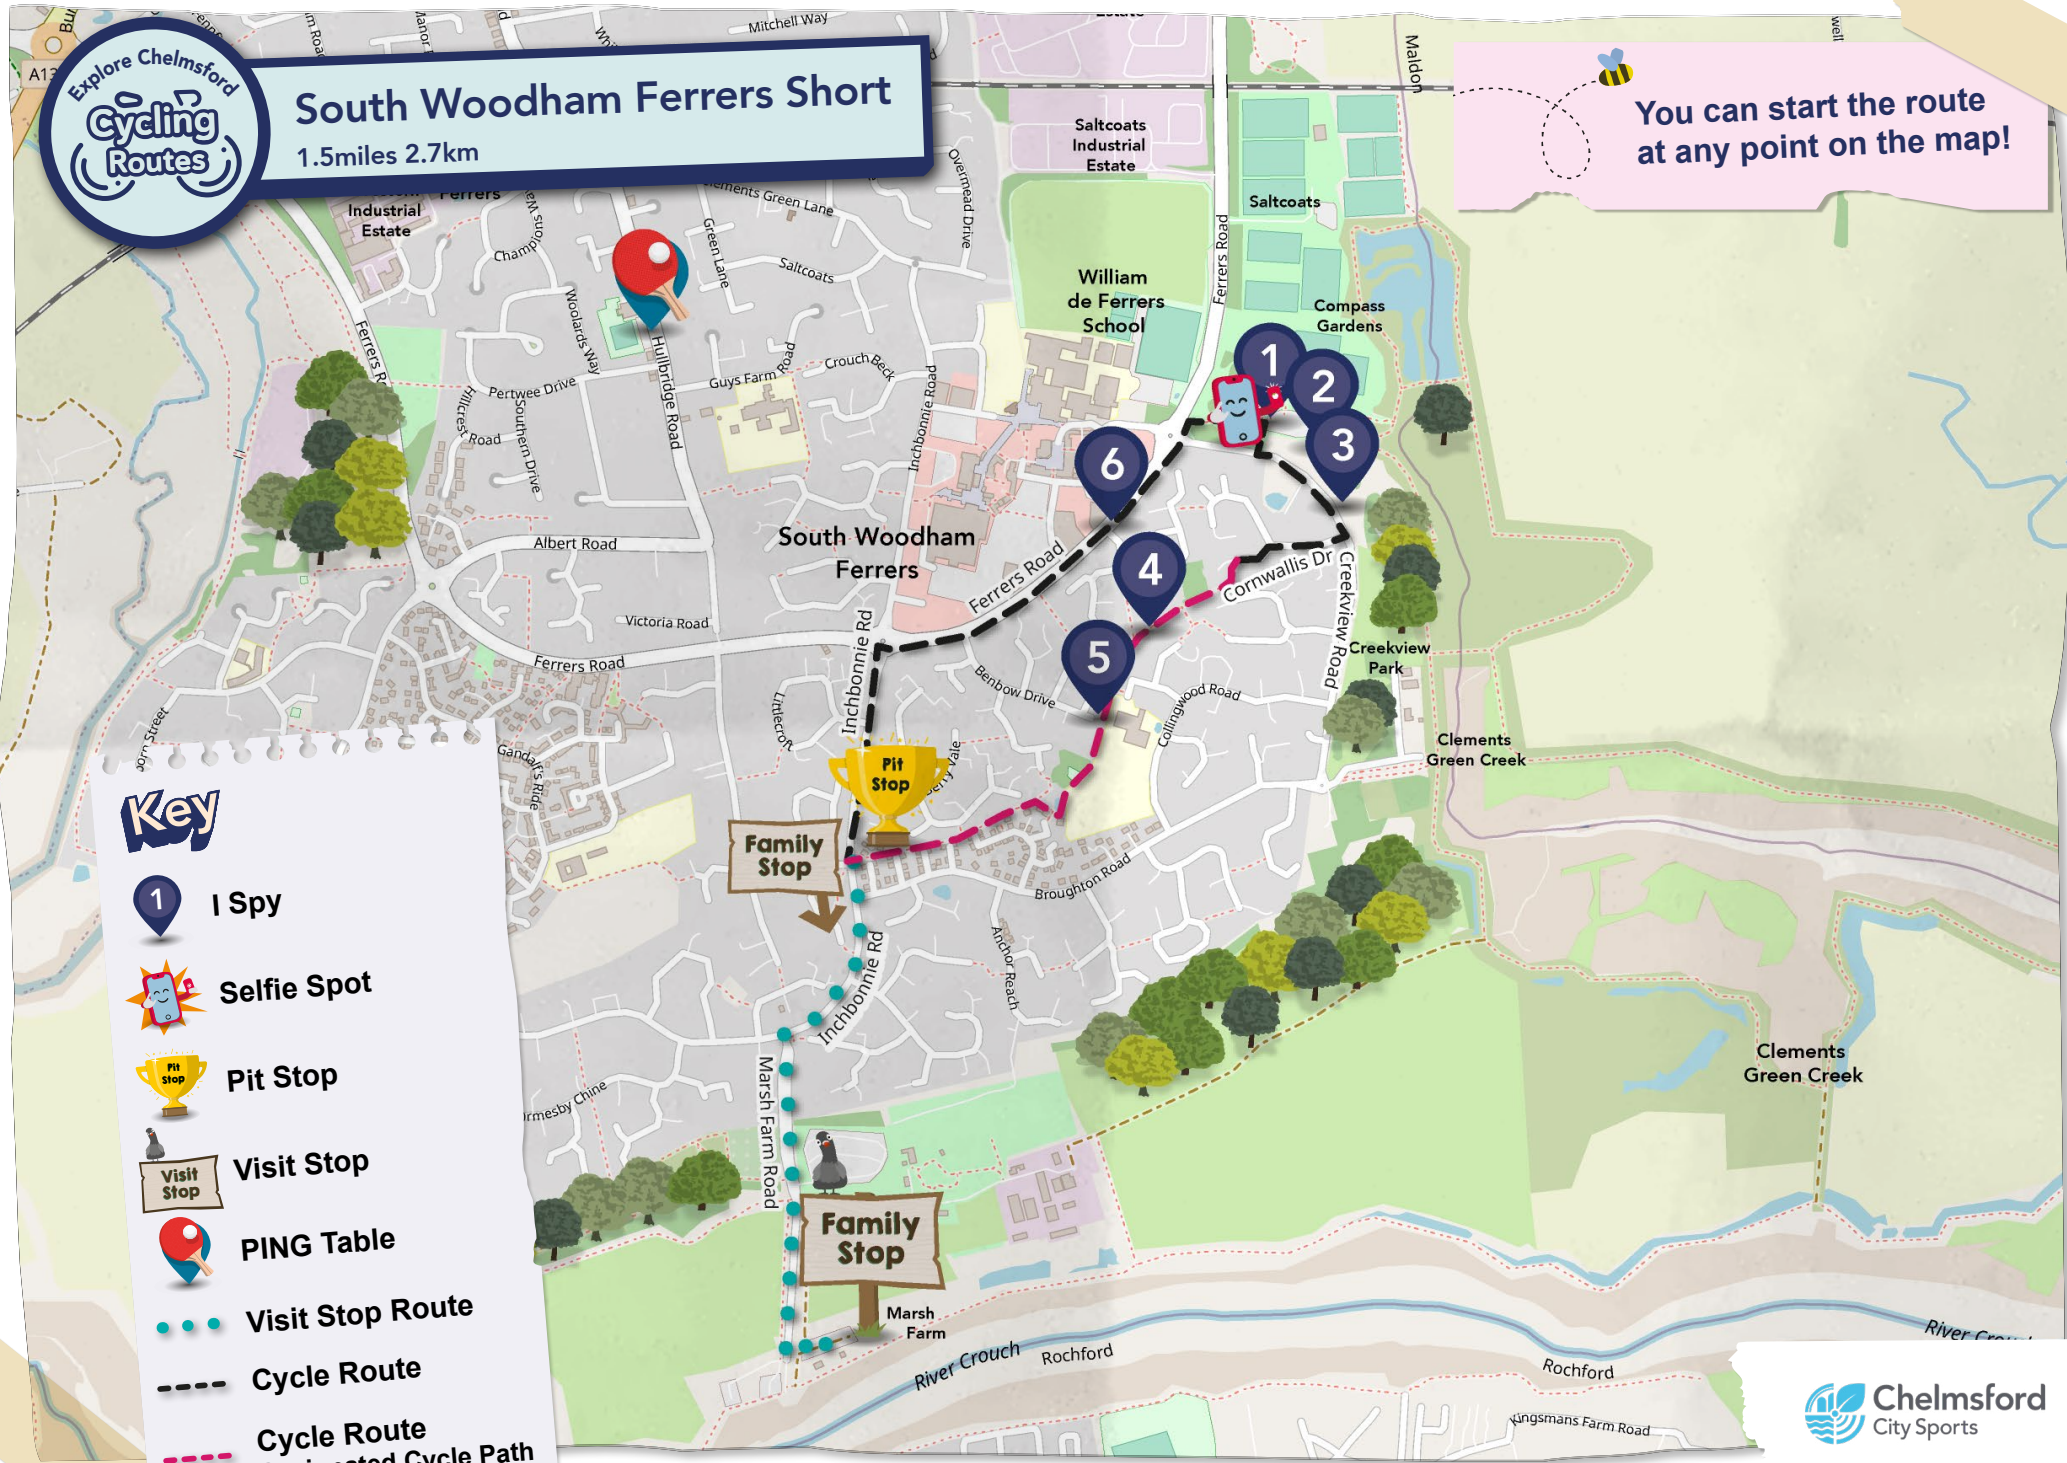

South Woodham Ferrers Short

1.5miles 2.7km

You can start the route at any point on the map!

Key

- 1 I Spy
- Selfie Spot
- Pit Stop
- Visit Stop
- PING Table
- Visit Stop Route
- Cycle Route
- Cycle Route Designated Cycle Path

I Spy

1

Name the sports and activities you can play and do at Saltcoats & Compass Gardens?

2

How many anchors can you count in Compass Gardens?

3

On the wall feature in Compass Gardens how many animals can you identify?

4

How many walking and cycling routes can you take along the public footpath you are following?

5

What is the name of the school you pass as you cycle along the footpath behind Keats Square?

6

Can you name the two 999 service stations on Ferrers Road?

Selfie Spot

Once you have completed your ride can you take a selfie inside Compass Gardens?

Family Stop

Can you extend your ride as a family and visit Marsh Farm?

Share

Share your photos and adventures with us [#explorechelmsford](https://twitter.com/explorechelmsford)