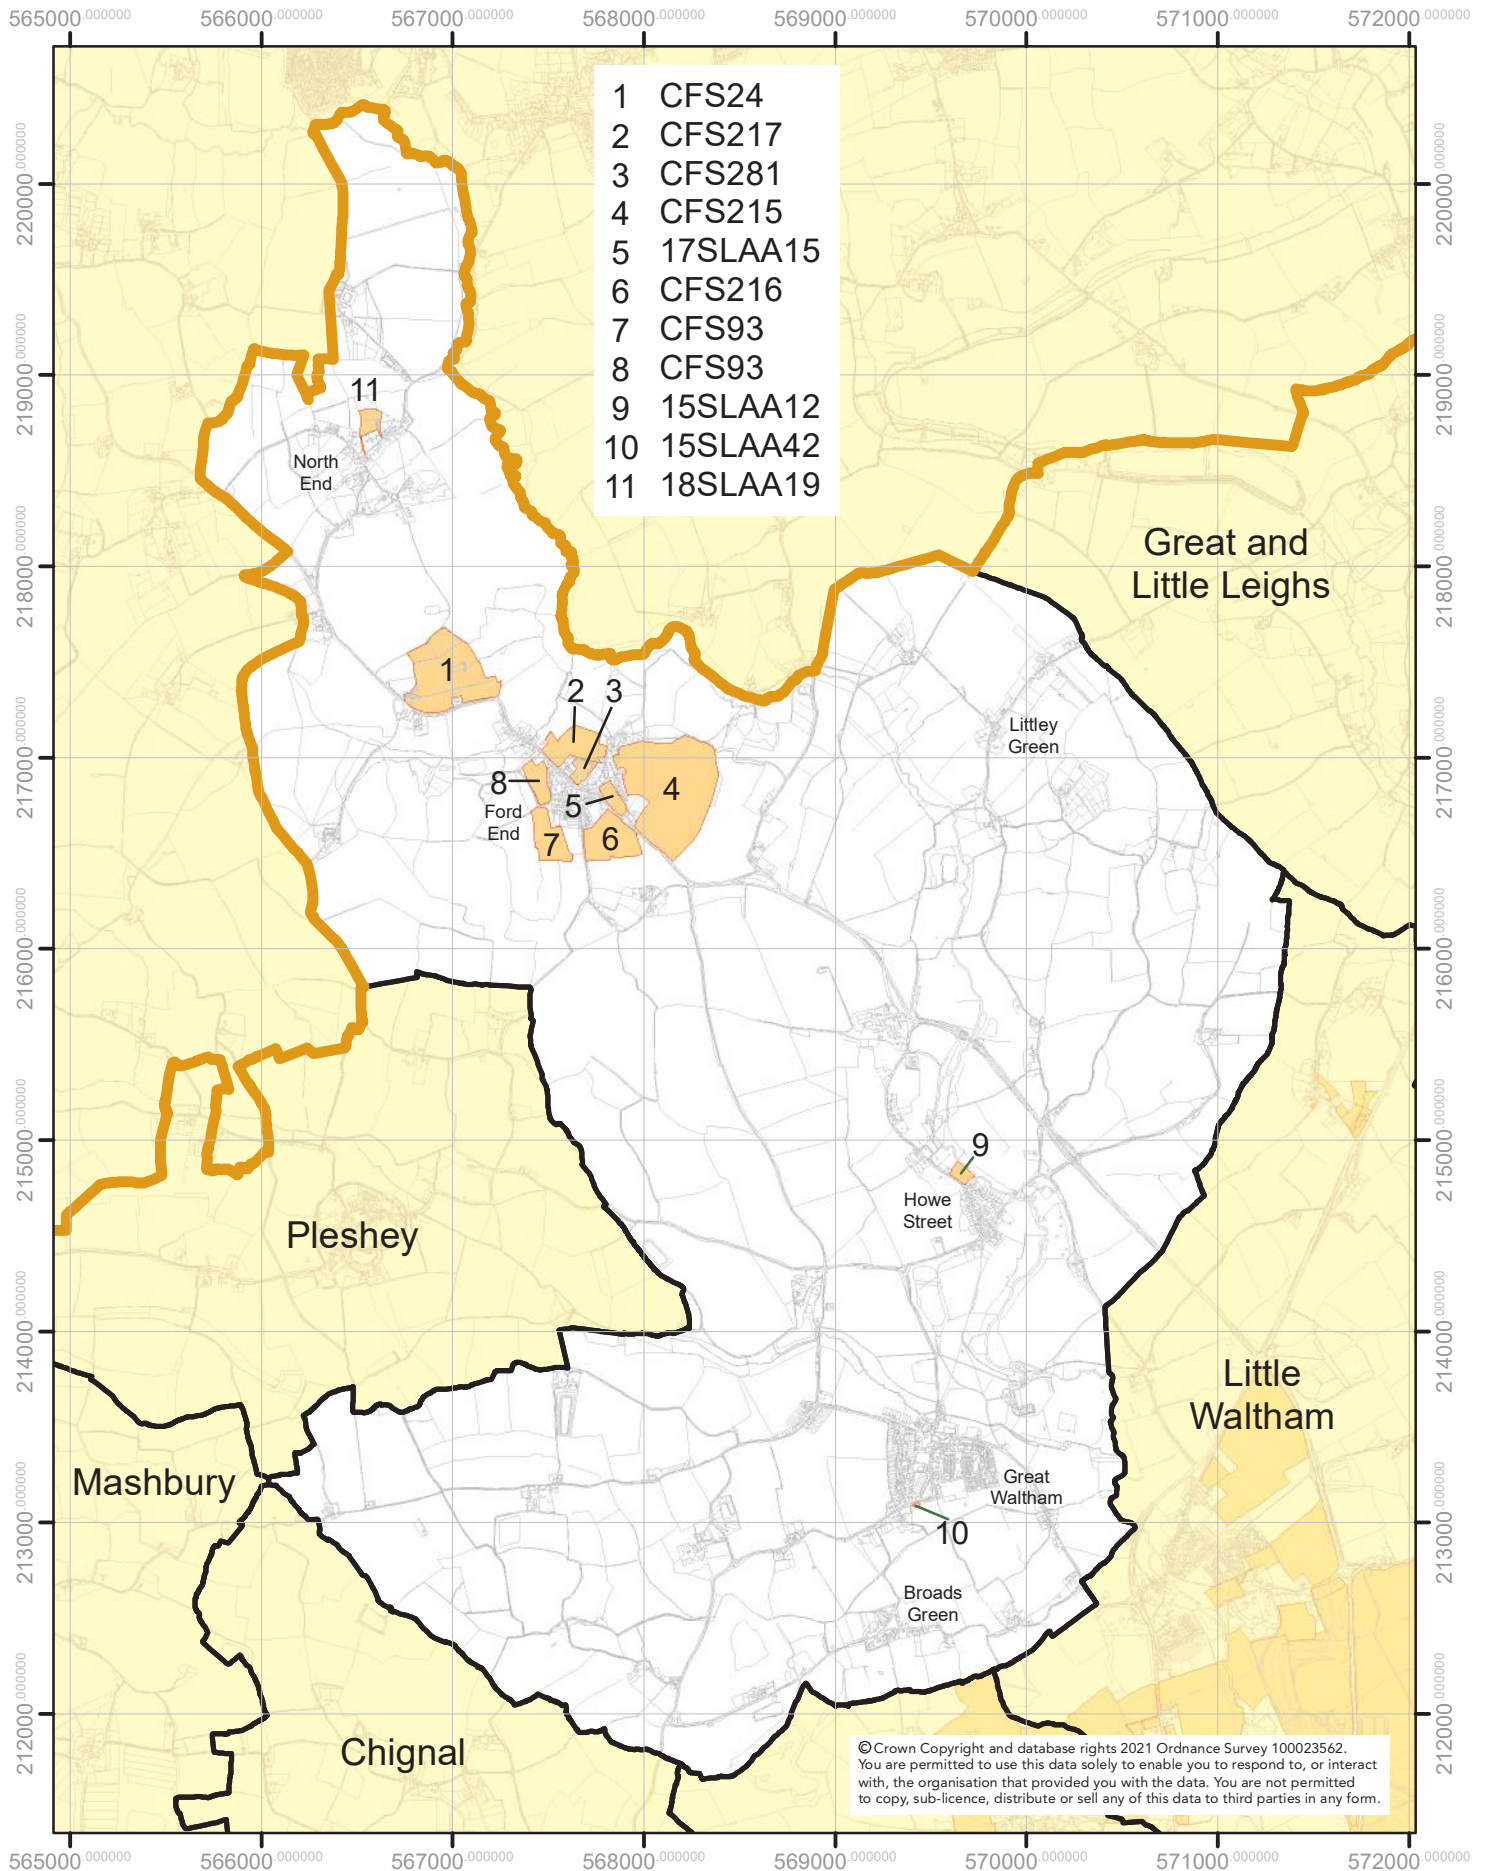

FINAL SHELA A MAPPING 2021
 SITES BY PARISH AND UNPARISHED AREAS OF CHELMSFORD
GREAT WALTHAM

- 1 CFS24
- 2 CFS217
- 3 CFS281
- 4 CFS215
- 5 17SLAA15
- 6 CFS216
- 7 CFS93
- 8 CFS93
- 9 15SLAA12
- 10 15SLAA42
- 11 18SLAA19

© Crown Copyright and database rights 2021 Ordnance Survey 100023562.
 You are permitted to use this data solely to enable you to respond to, or interact with, the organisation that provided you with the data. You are not permitted to copy, sub-licence, distribute or sell any of this data to third parties in any form.