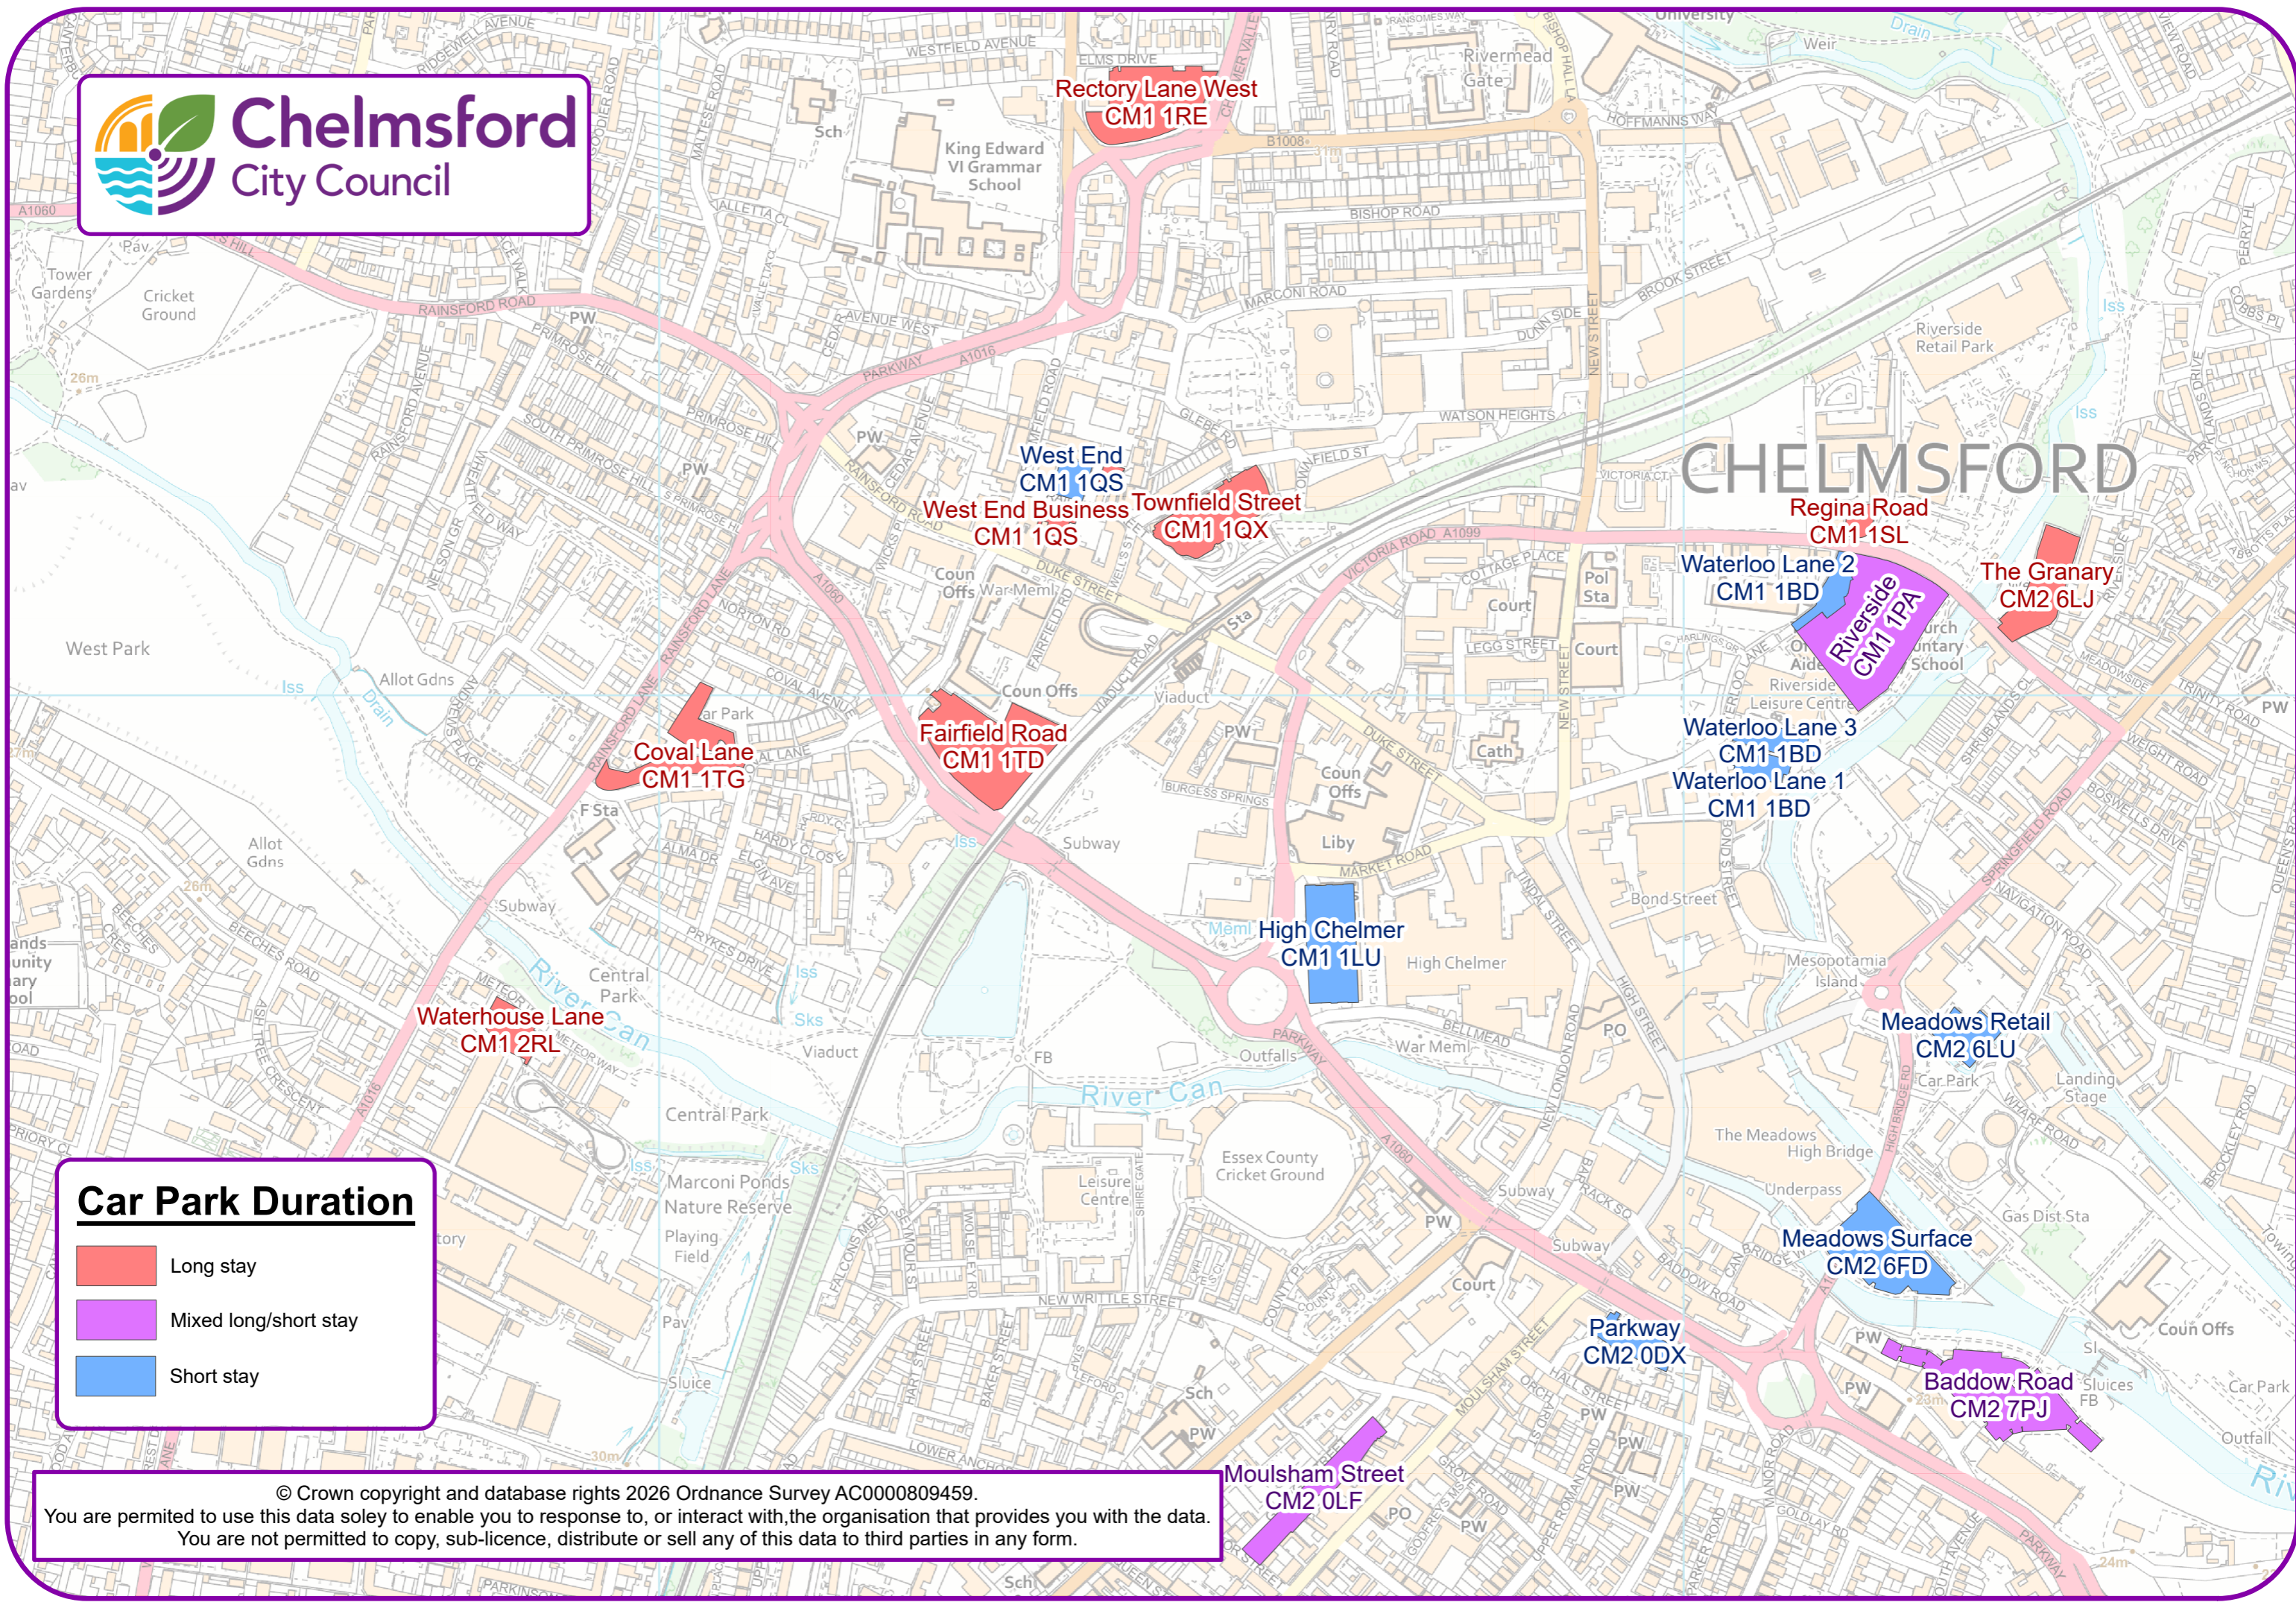

Chelmsford
City Council

Car Park Duration

- Long stay
- Mixed long/short stay
- Short stay

© Crown copyright and database rights 2026 Ordnance Survey AC0000809459.

You are permitted to use this data solely to enable you to respond to, or interact with, the organisation that provides you with the data. You are not permitted to copy, sub-licence, distribute or sell any of this data to third parties in any form.

Rectory Lane West
CM1 1RE

West End
CM1 1QS

West End Business
CM1 1QS

Townfield Street
CM1 1QX

Regina Road
CM1 1SL

Waterloo Lane 2
CM1 1BD

The Granary
CM2 6LJ

Riverside
CM1 1PA

Coval Lane
CM1 1TG

Fairfield Road
CM1 1TD

Waterloo Lane 3
CM1 1BD

Waterloo Lane 1
CM1 1BD

High Chelmer
CM1 1LU

Waterhouse Lane
CM1 2RL

Meadows Retail
CM2 6LU

Meadows Surface
CM2 6FD