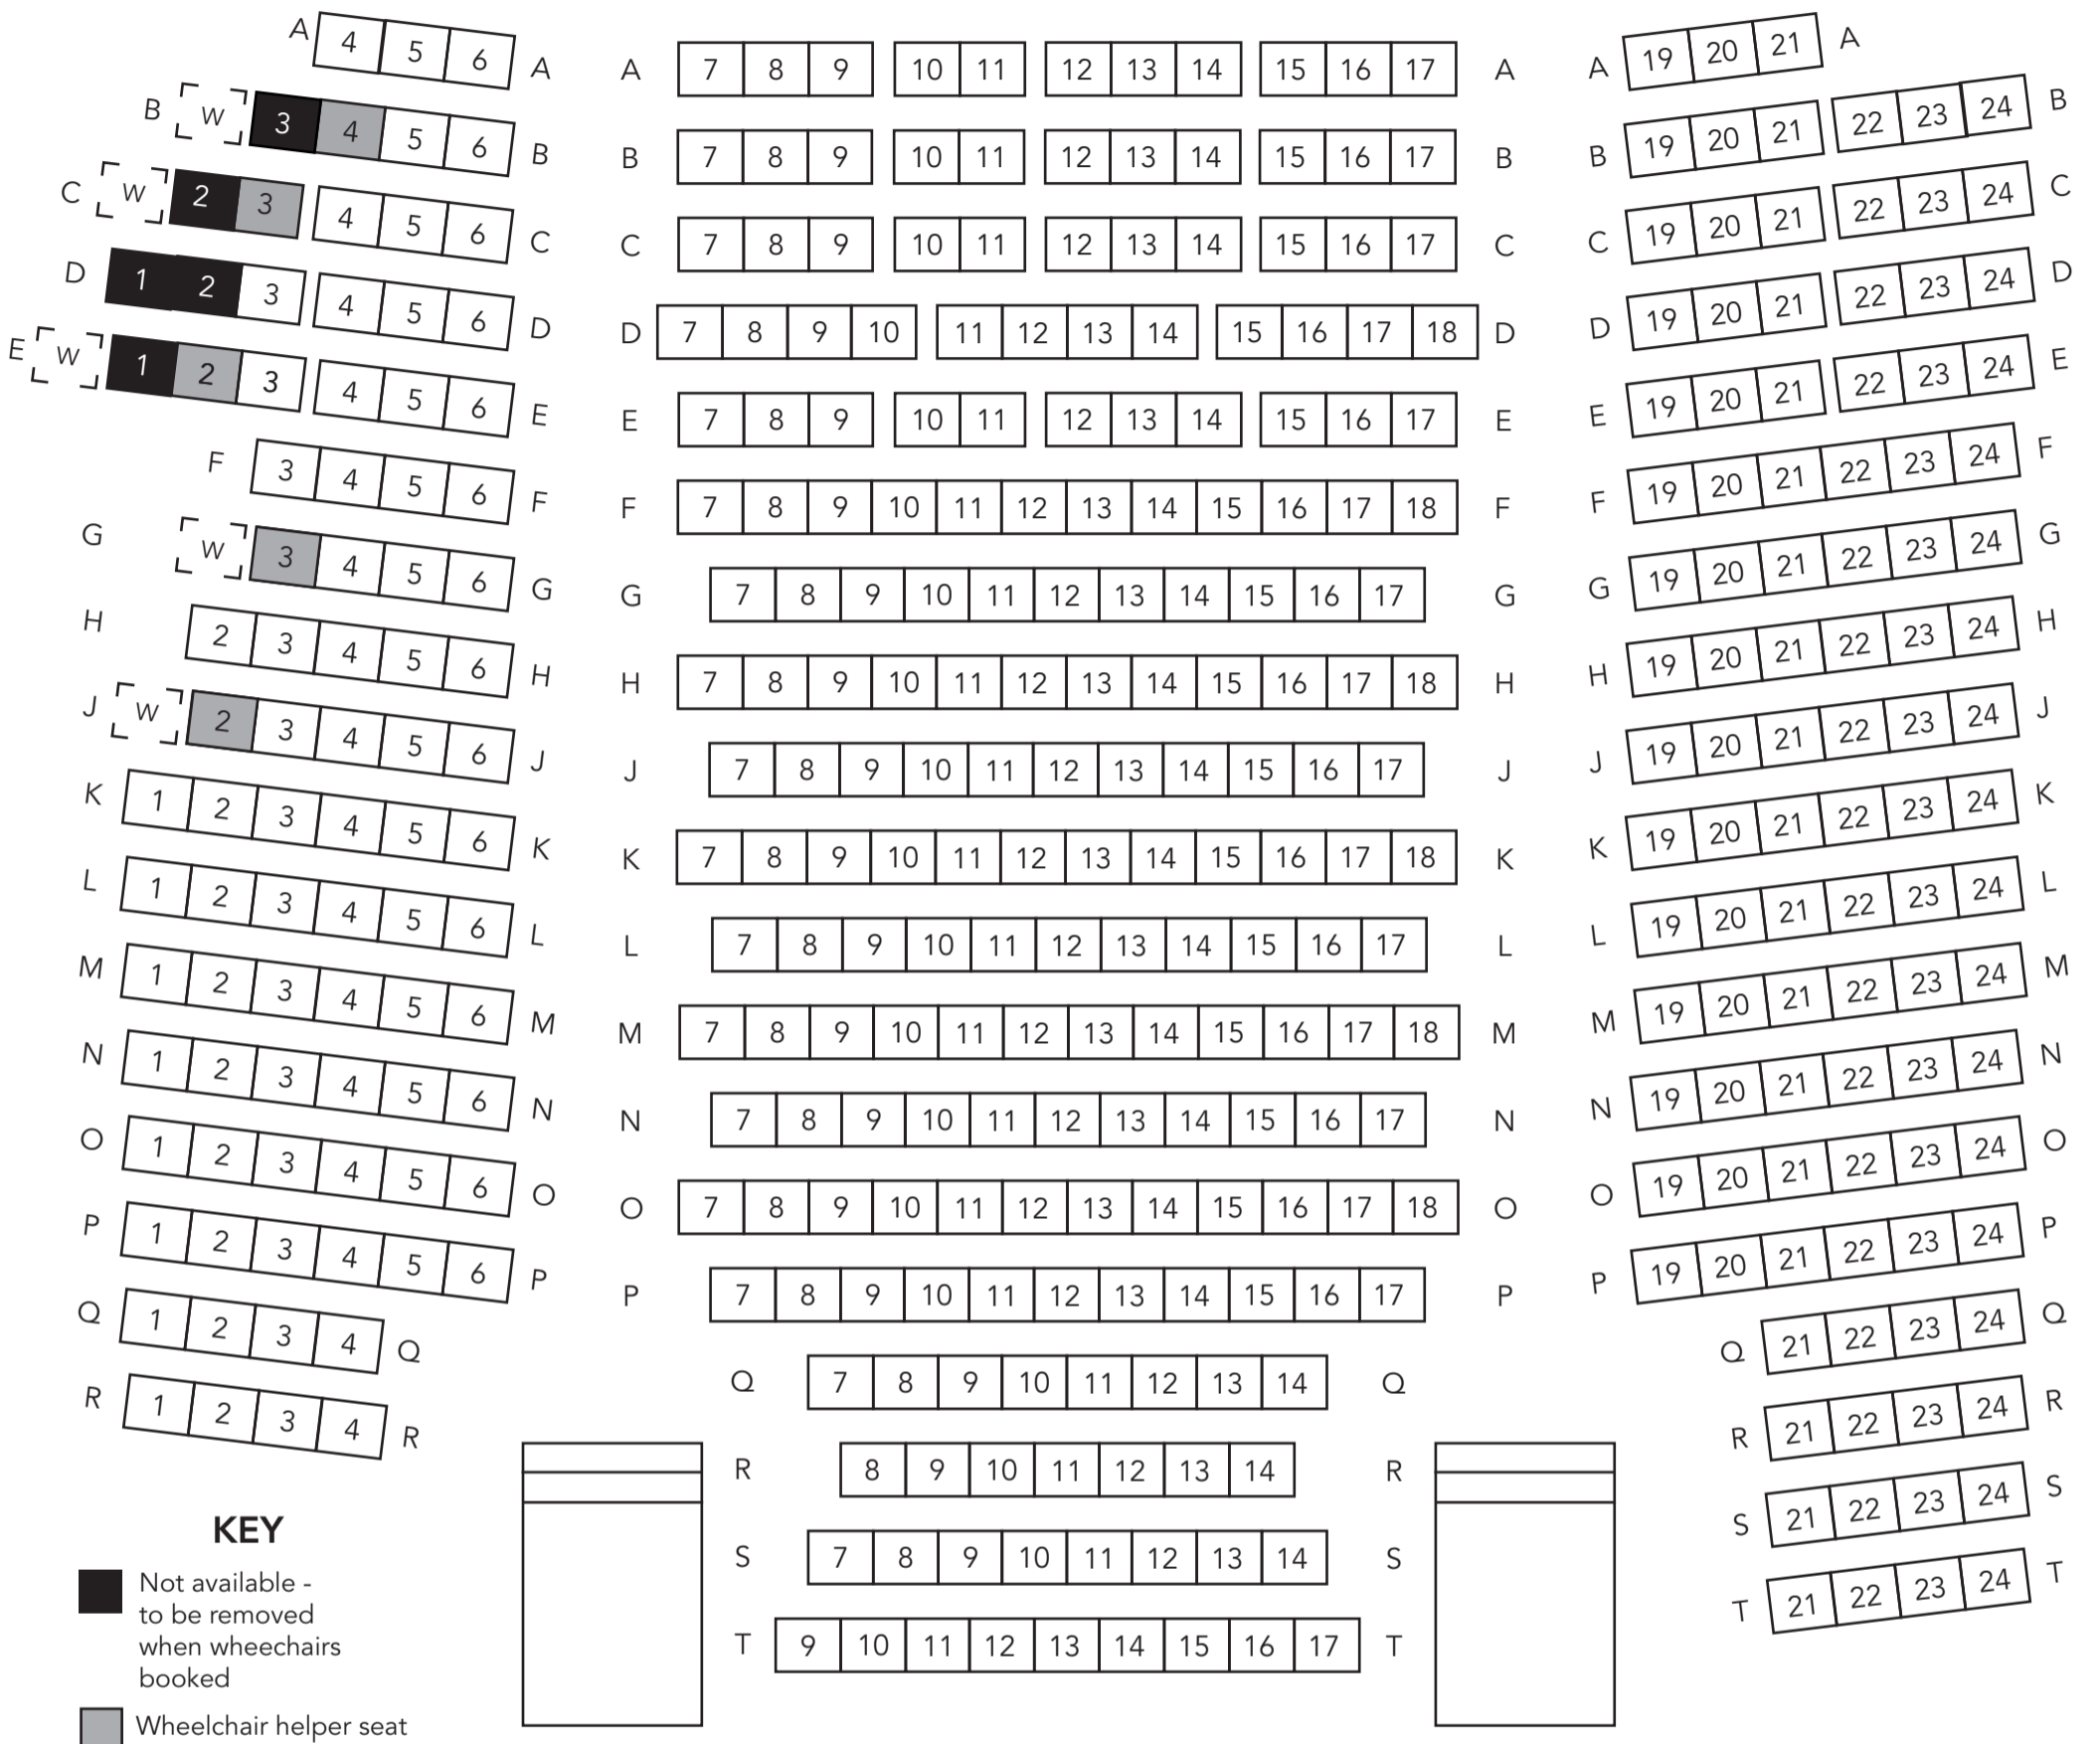

STAGE

AUDITORIUM

BALCONY

Chelmsford Civic Theatre Theatre Seating Plan