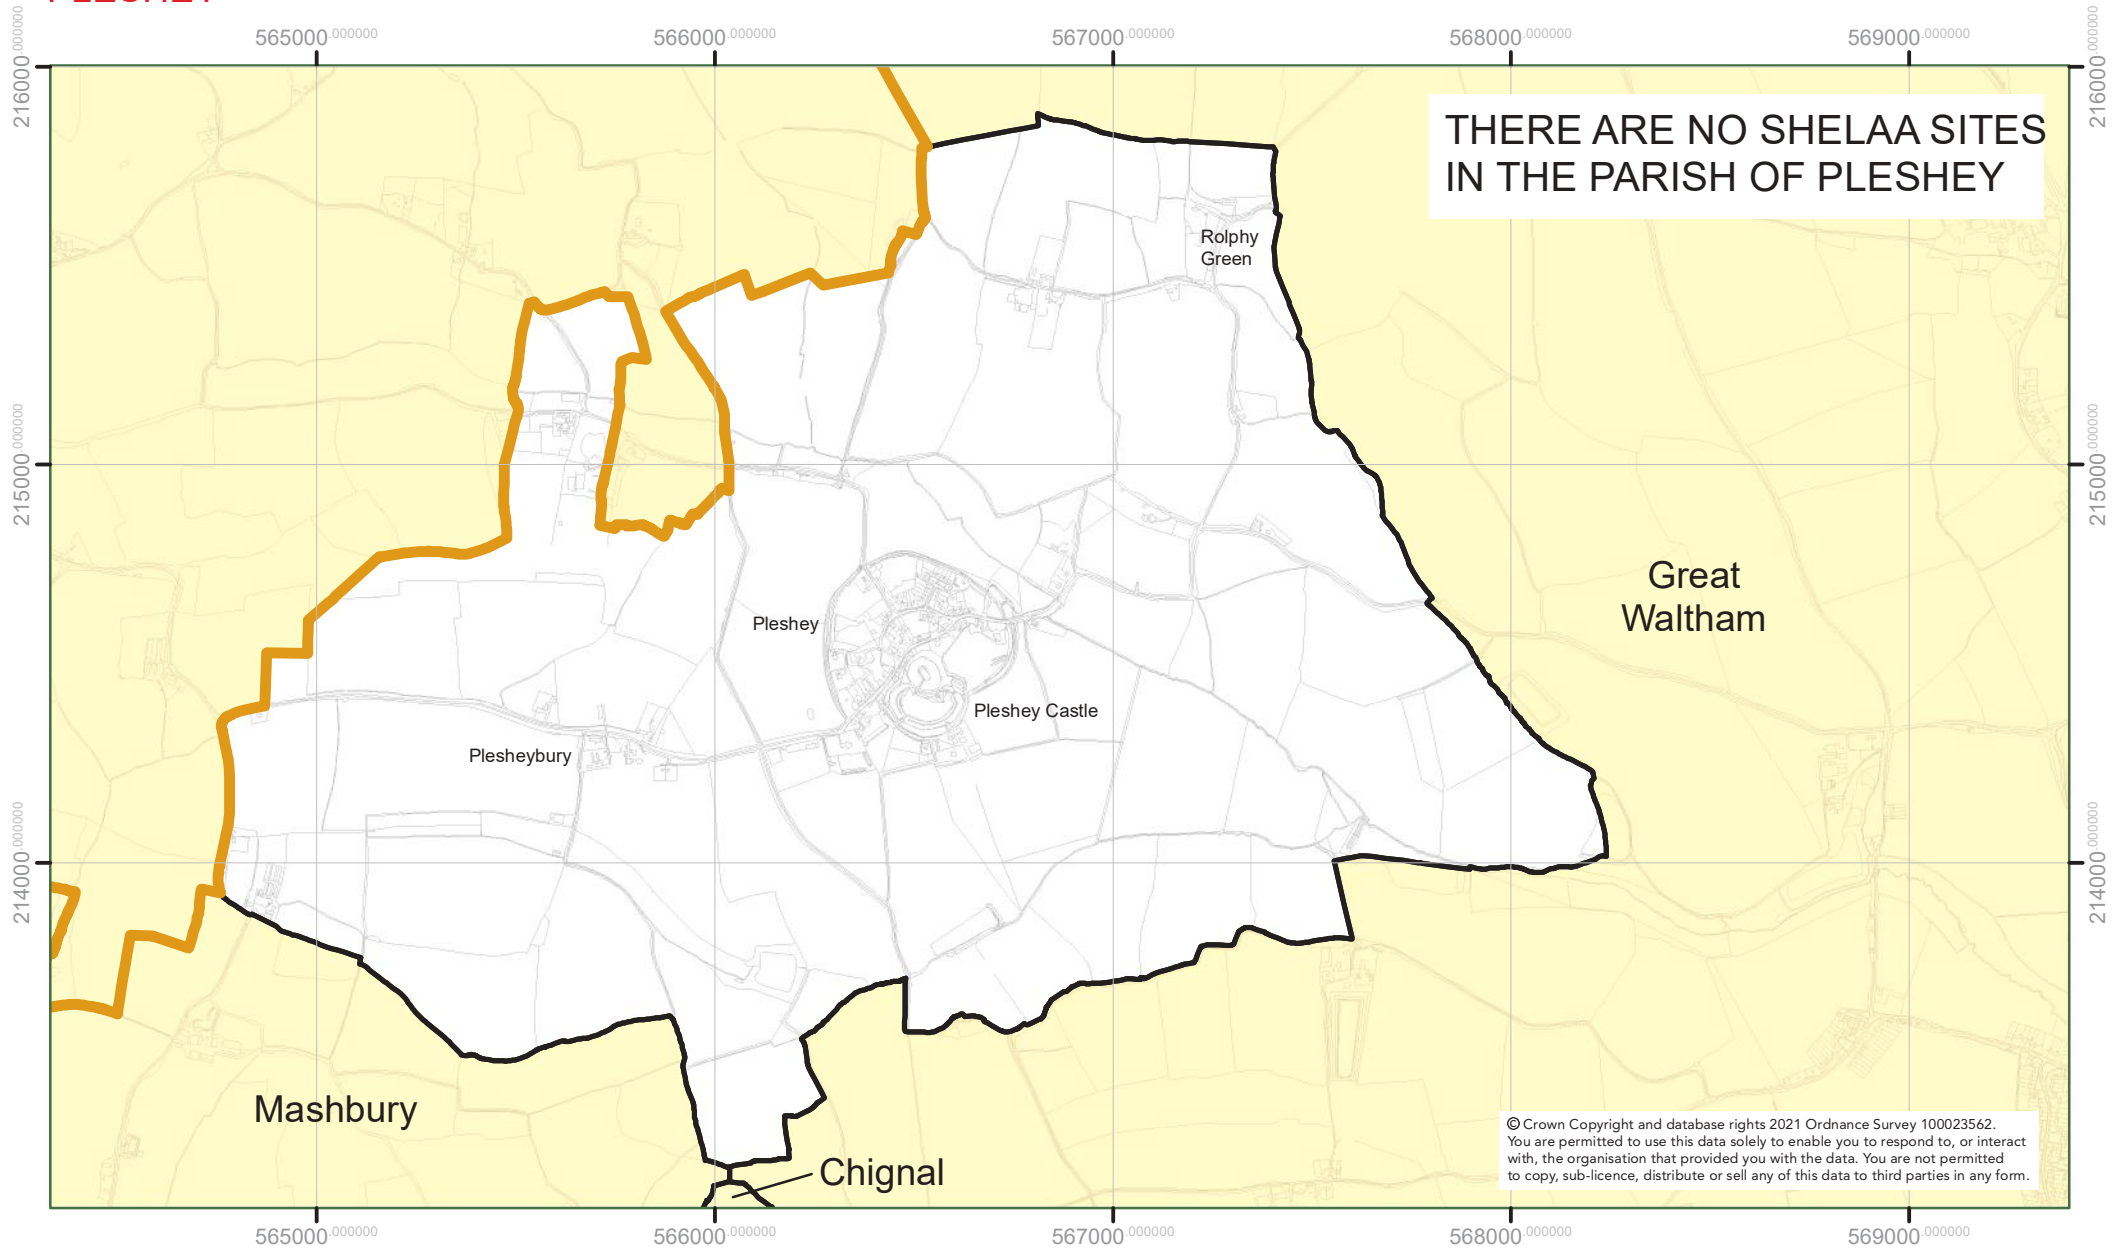

FINAL SLAA MAPPING 2021
SITES BY PARISH AND UNPARISHED AREAS OF CHELMSFORD

PLESHEY

© Crown Copyright and database rights 2021 Ordnance Survey 100023562.
You are permitted to use this data solely to enable you to respond to, or interact with, the organisation that provided you with the data. You are not permitted to copy, sub-licence, distribute or sell any of this data to third parties in any form.