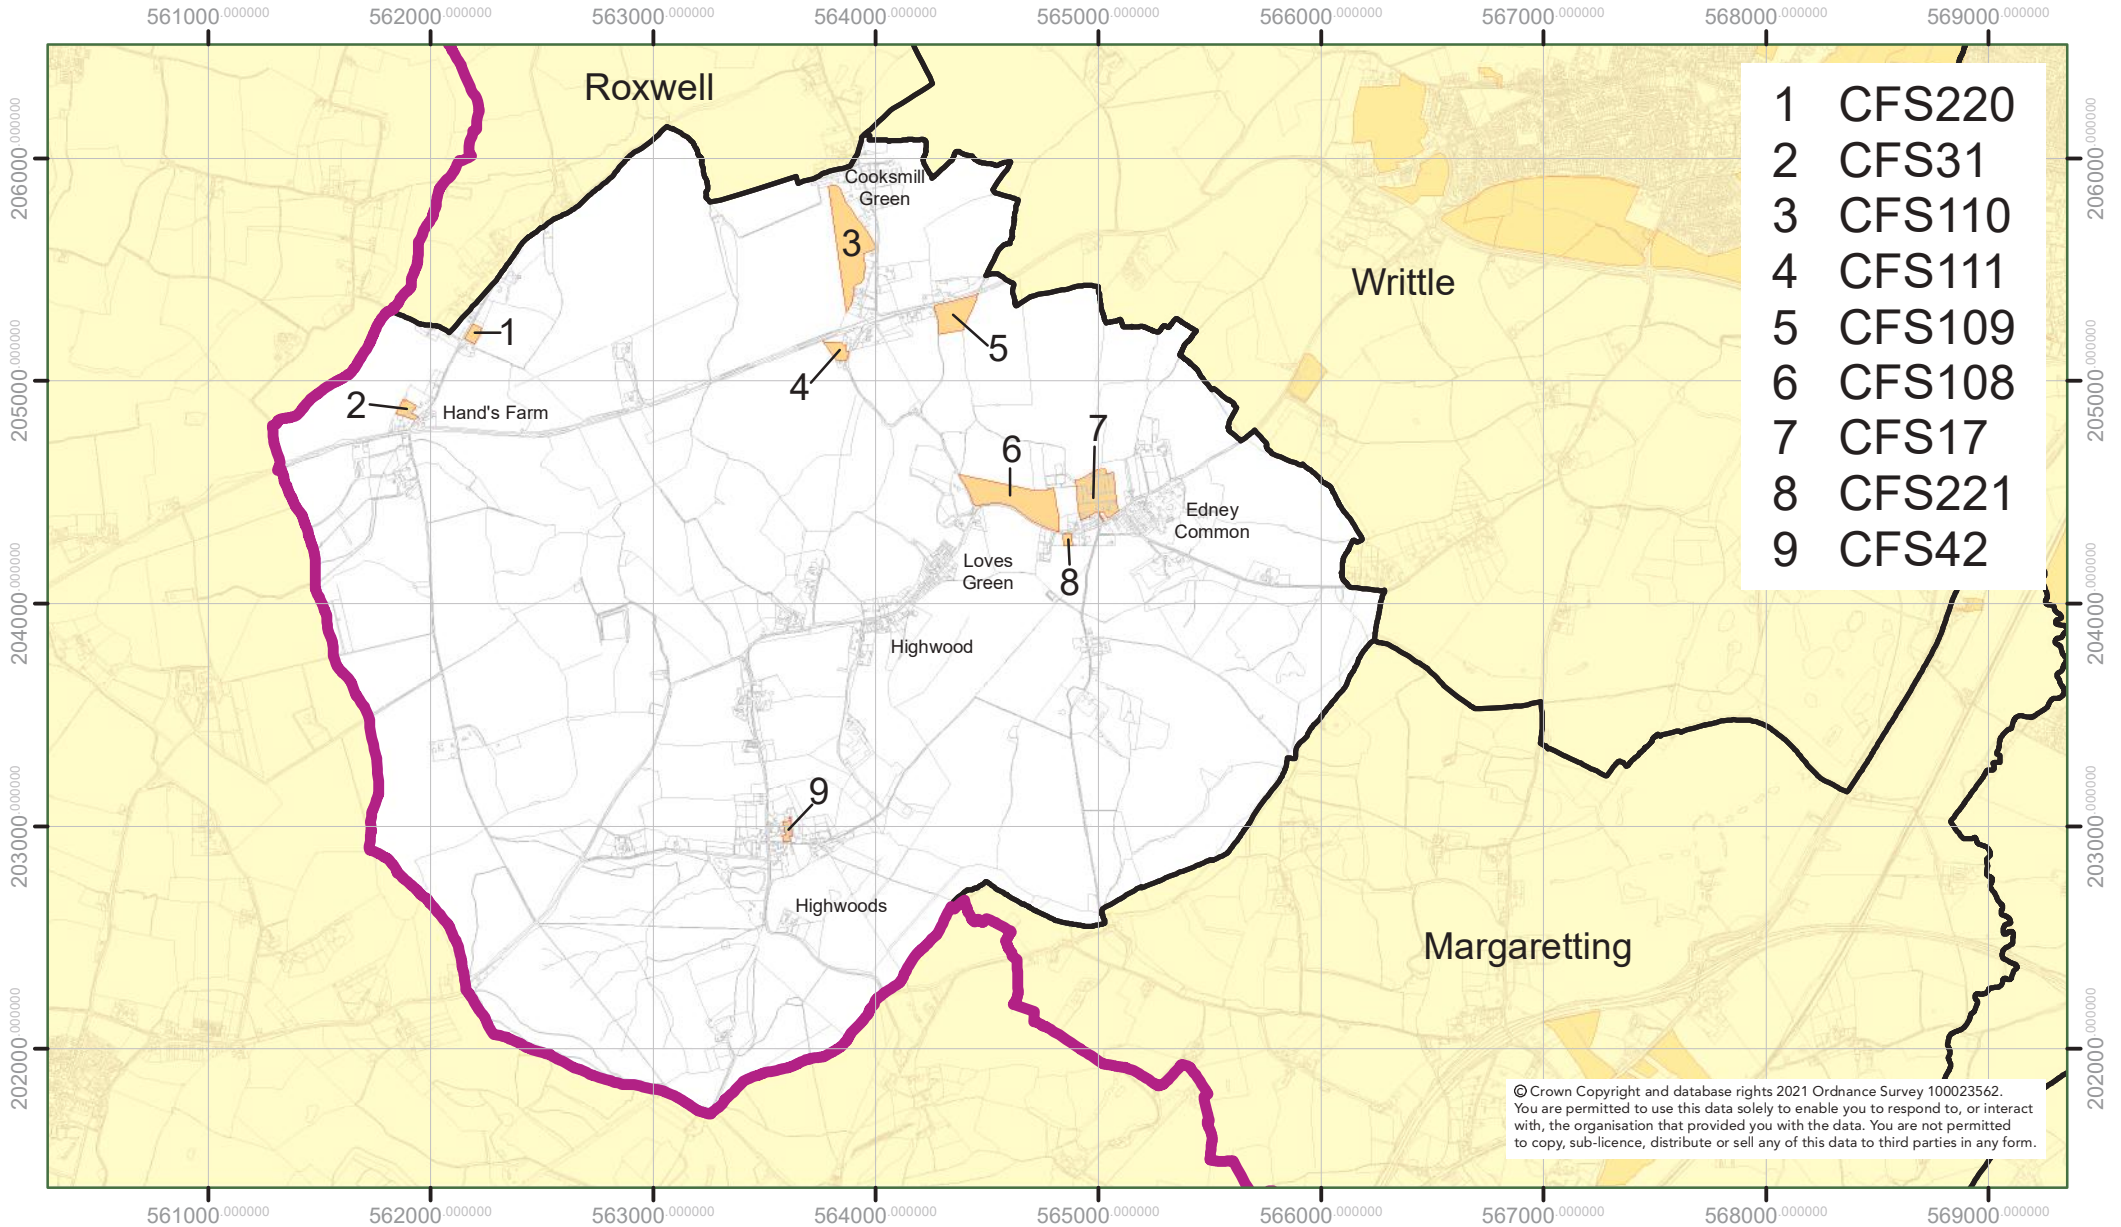

FINAL SHELAA MAPPING 2021 SITES BY PARISH AND UNPARISHED AREAS OF CHELMSFORD

HIGHWOOD

© Crown Copyright and database rights 2021 Ordnance Survey 100023562.
You are permitted to use this data solely to enable you to respond to, or interact with, the organisation that provided you with the data. You are not permitted to copy, sub-licence, distribute or sell any of this data to third parties in any form.

0 250 500 1,000
Metres

MAY 2021

Directorate for Sustainable Communities

Civic Centre, Duke Street, Chelmsford, CM1 1JE

Tel.01245 606606

Web www.chelmsford.gov.uk