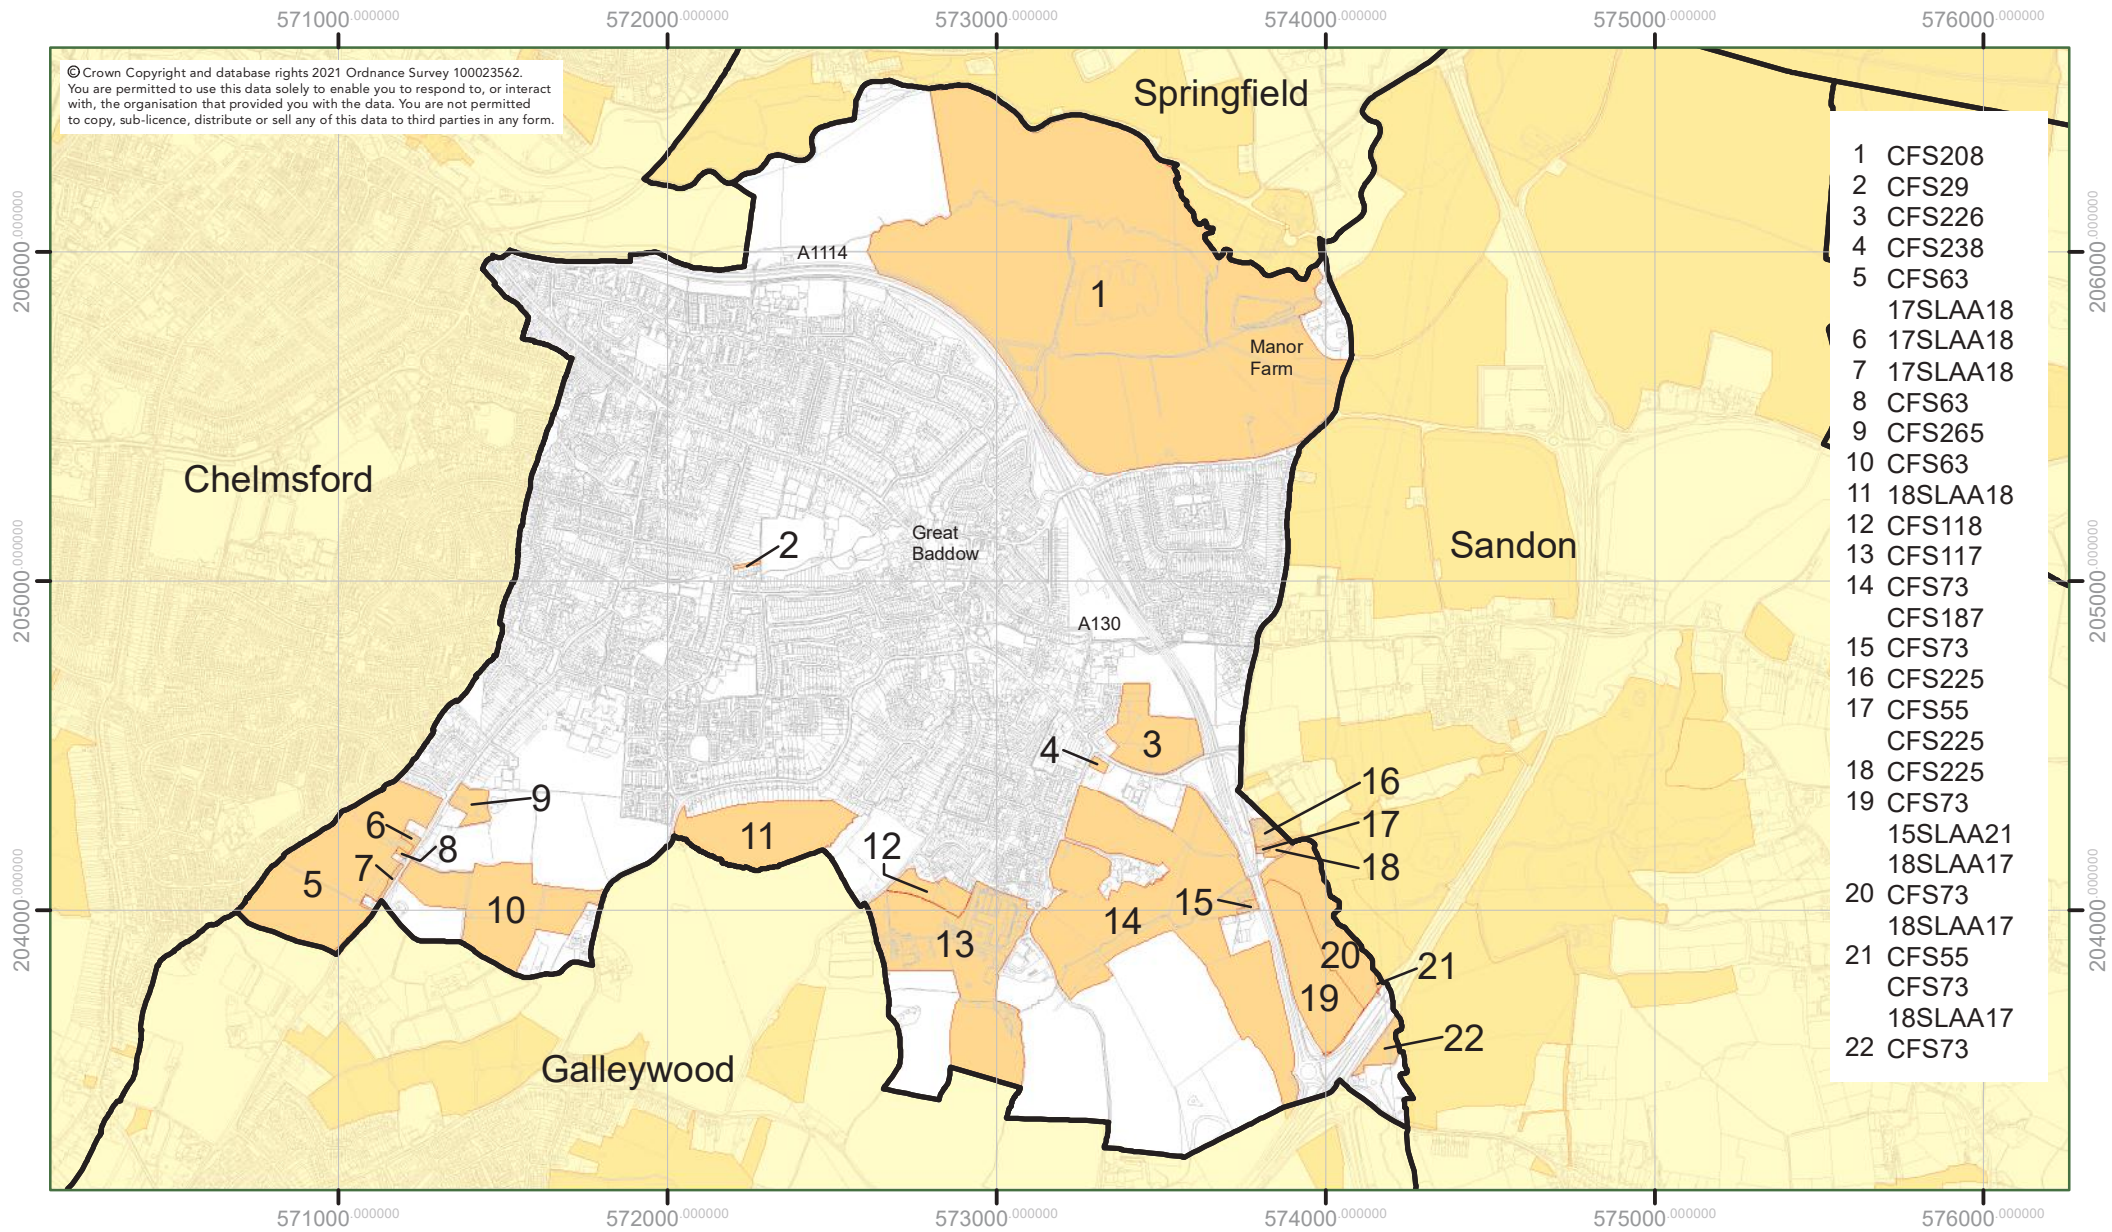

FINAL SHELA MAPPING 2021

SITES BY PARISH AND UNPARISHED AREAS OF CHELMSFORD

GREAT BADDOW

© Crown Copyright and database rights 2021 Ordnance Survey 100023562.
 You are permitted to use this data solely to enable you to respond to, or interact with, the organisation that provided you with the data. You are not permitted to copy, sub-licence, distribute or sell any of this data to third parties in any form.