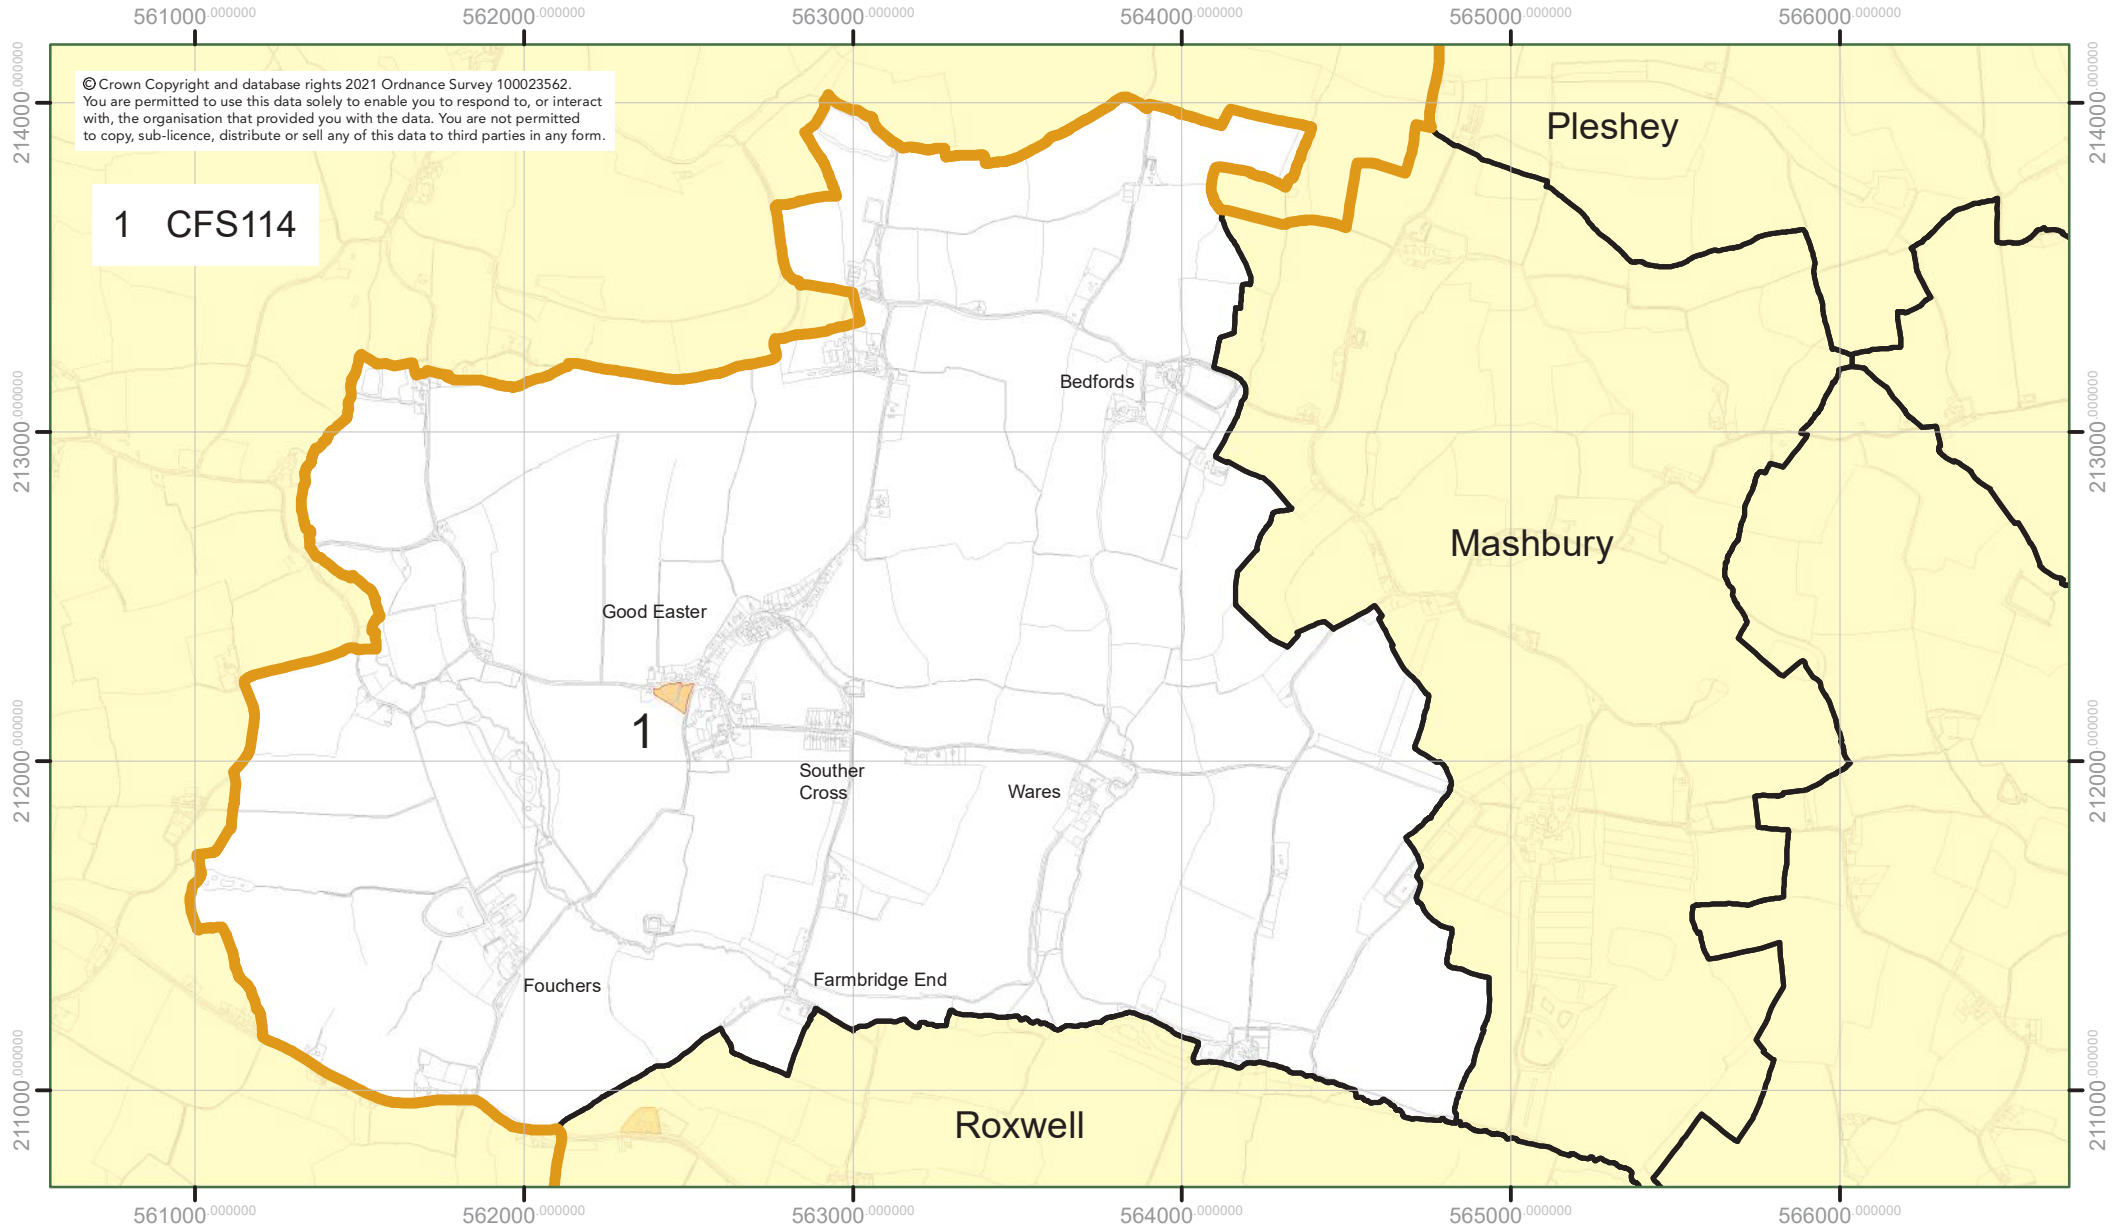

FINAL SHELAA MAPPING 2021 SITES BY PARISH AND UNPARISHED AREAS OF CHELMSFORD

GOOD EASTER

0 250 500 1,000
Metres

MAY 2021

Directorate for Sustainable Communities

Civic Centre, Duke Street, Chelmsford, CM1 1JE