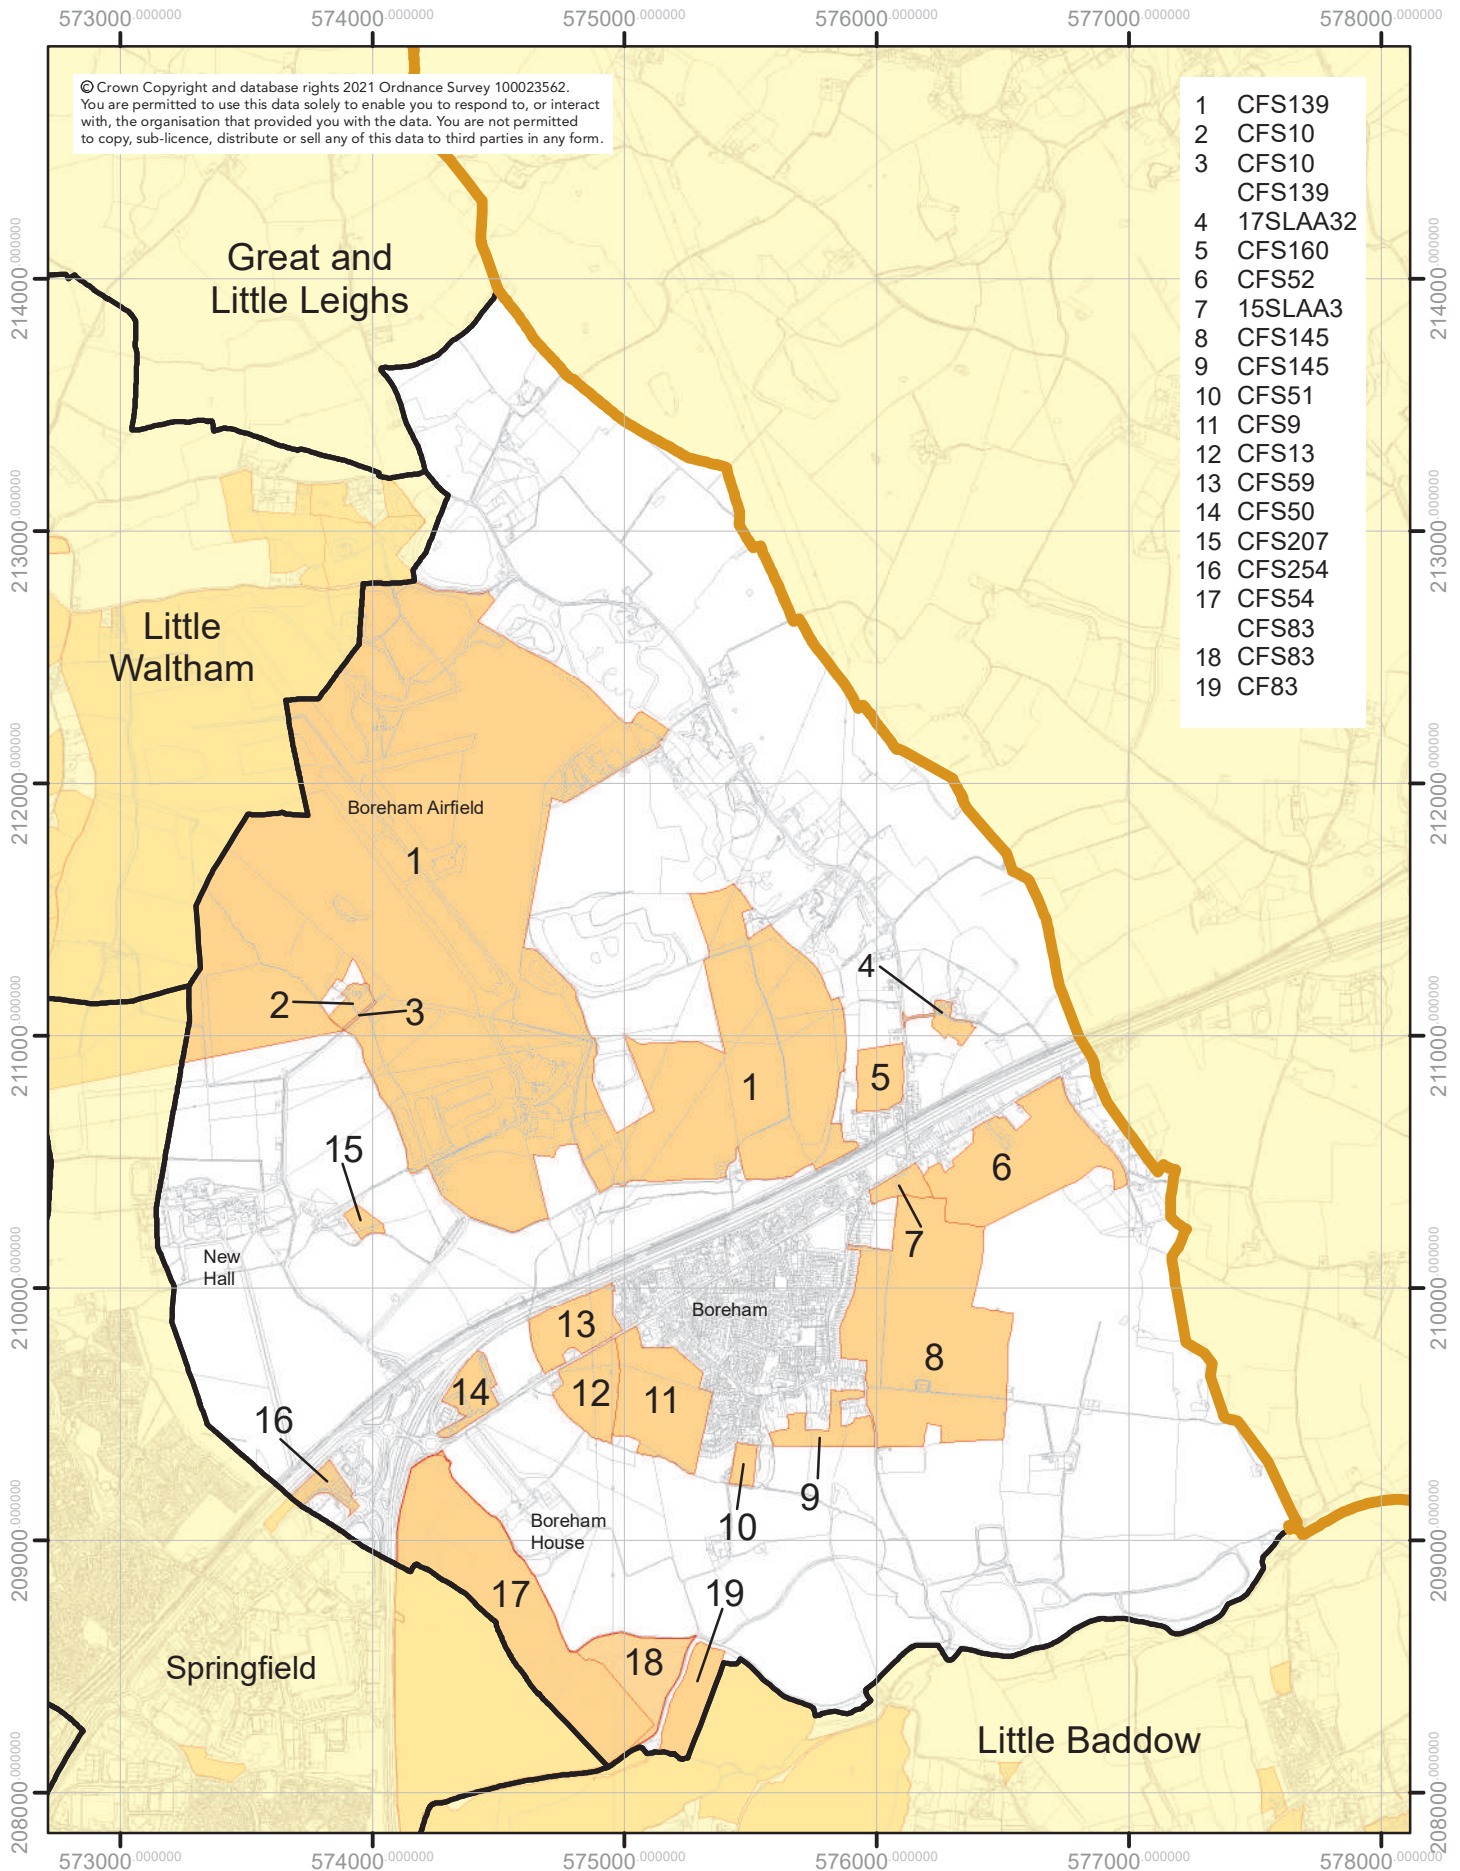

FINAL SHELA A MAPPING 2021

SITES BY PARISH AND UNPARISHED AREAS OF CHELMSFORD

BOREHAM

0 250 500 1,000
Metres
MAY 2021

Directorate for Sustainable Communities
Civic Centre, Duke Street, Chelmsford, CM1 1JE
Tel.01245 606606
Web www.chelmsford.gov.uk