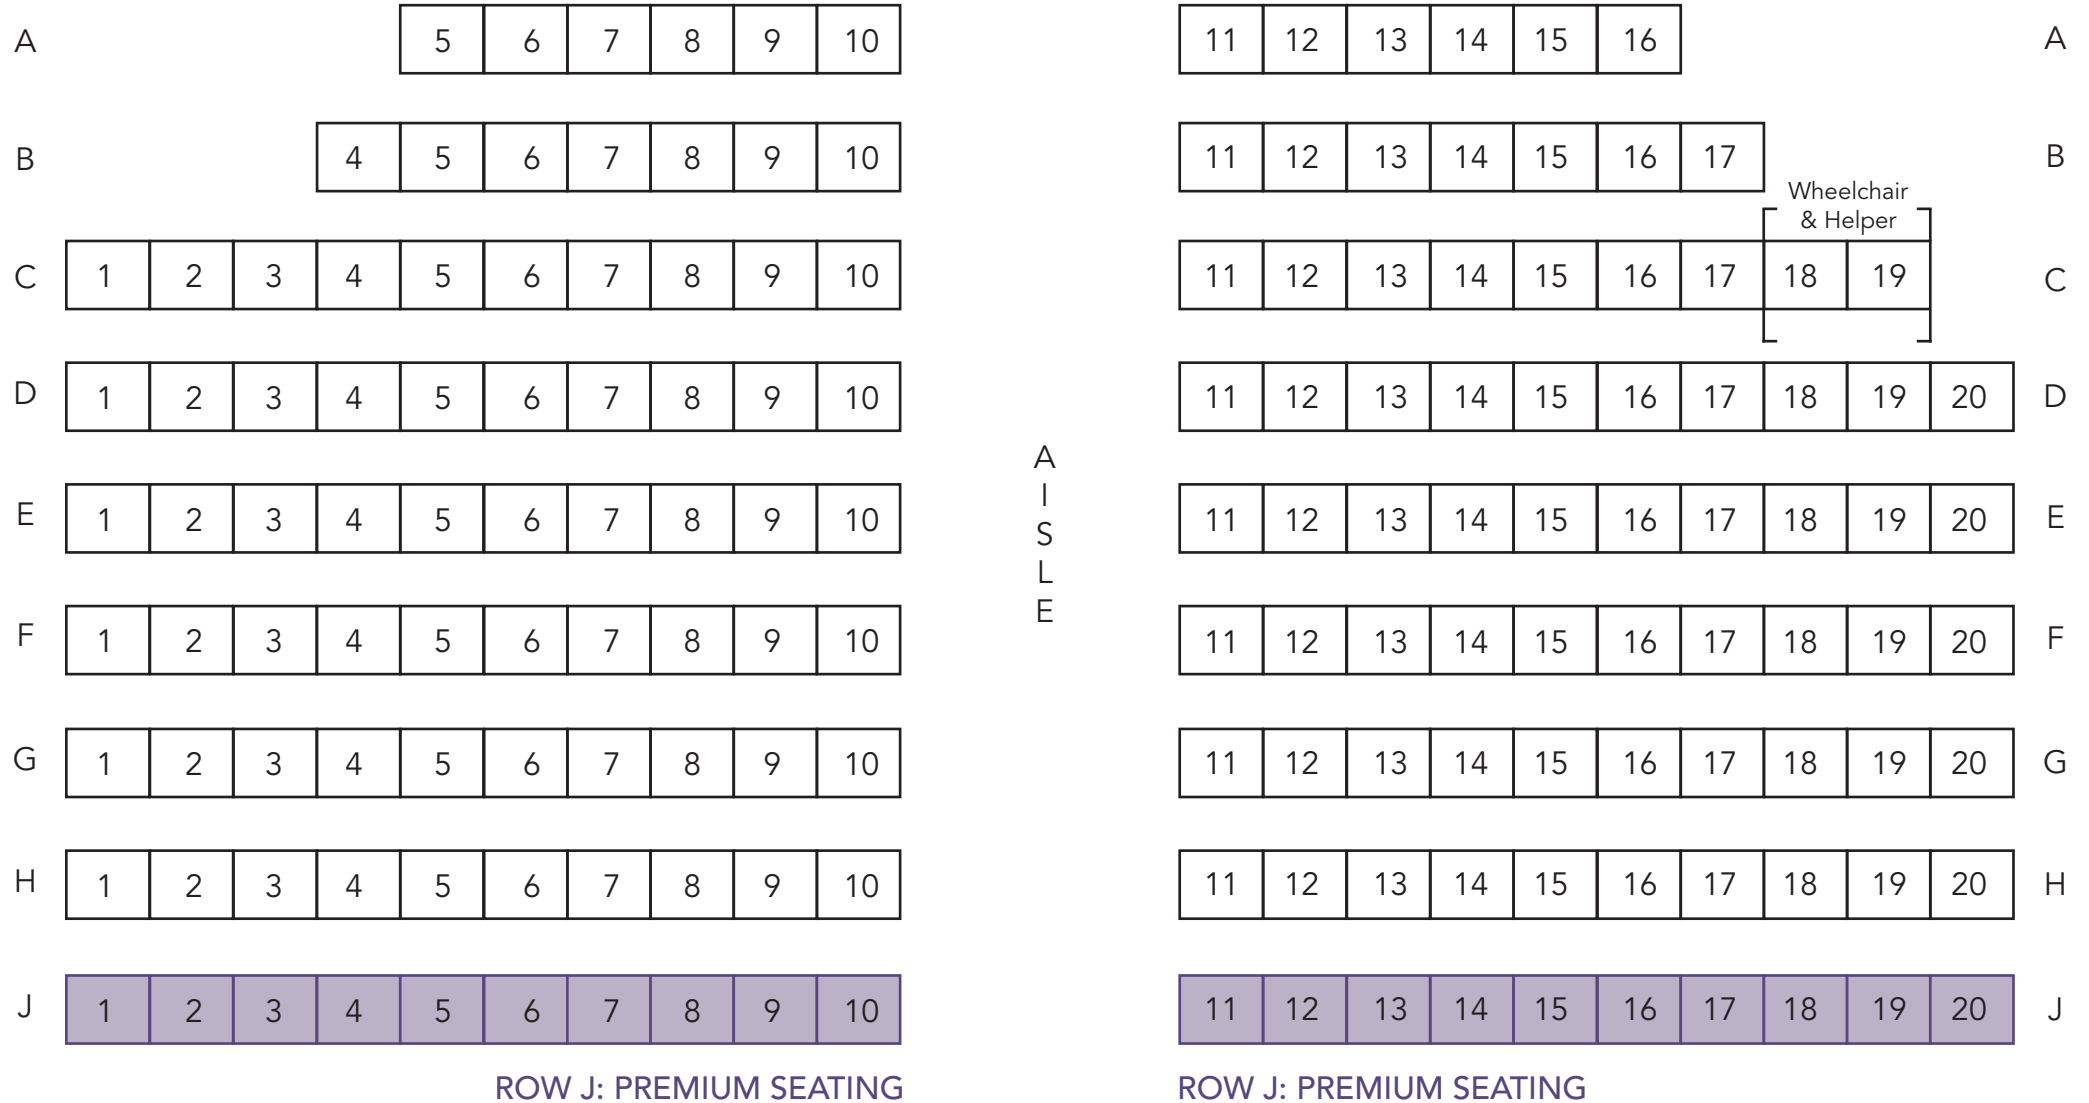

# Cramphorn Studio Theatre Seating Plan

Cramphorn Studio

Seats: 165

STAGE

A  
I  
S  
L  
E

ENTRANCE