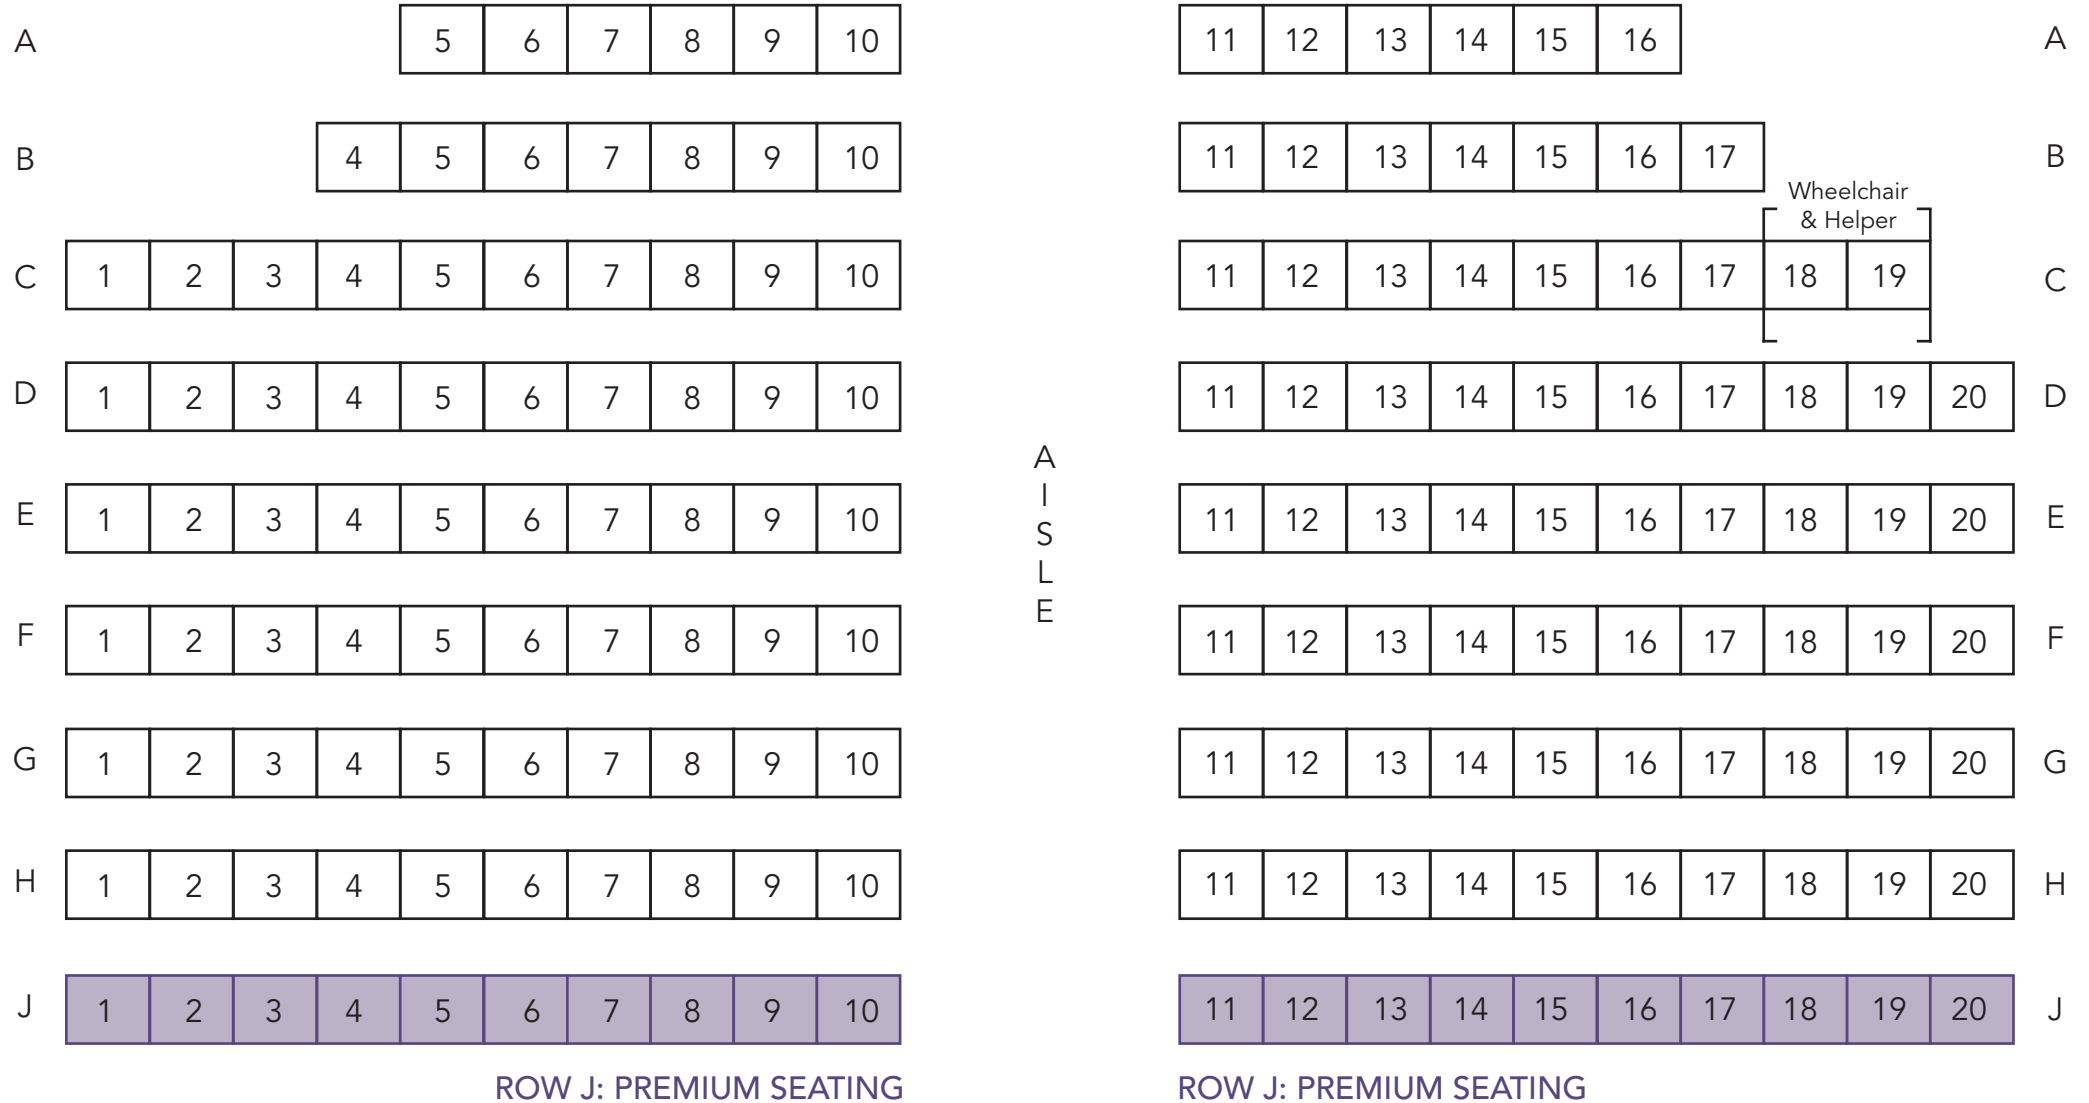

CRAM

Cramphorn Studio Theatre Seating Plan

Cramphorn Studio

Seats: 165

STAGE

A
I
S
L
E

ENTRANCE