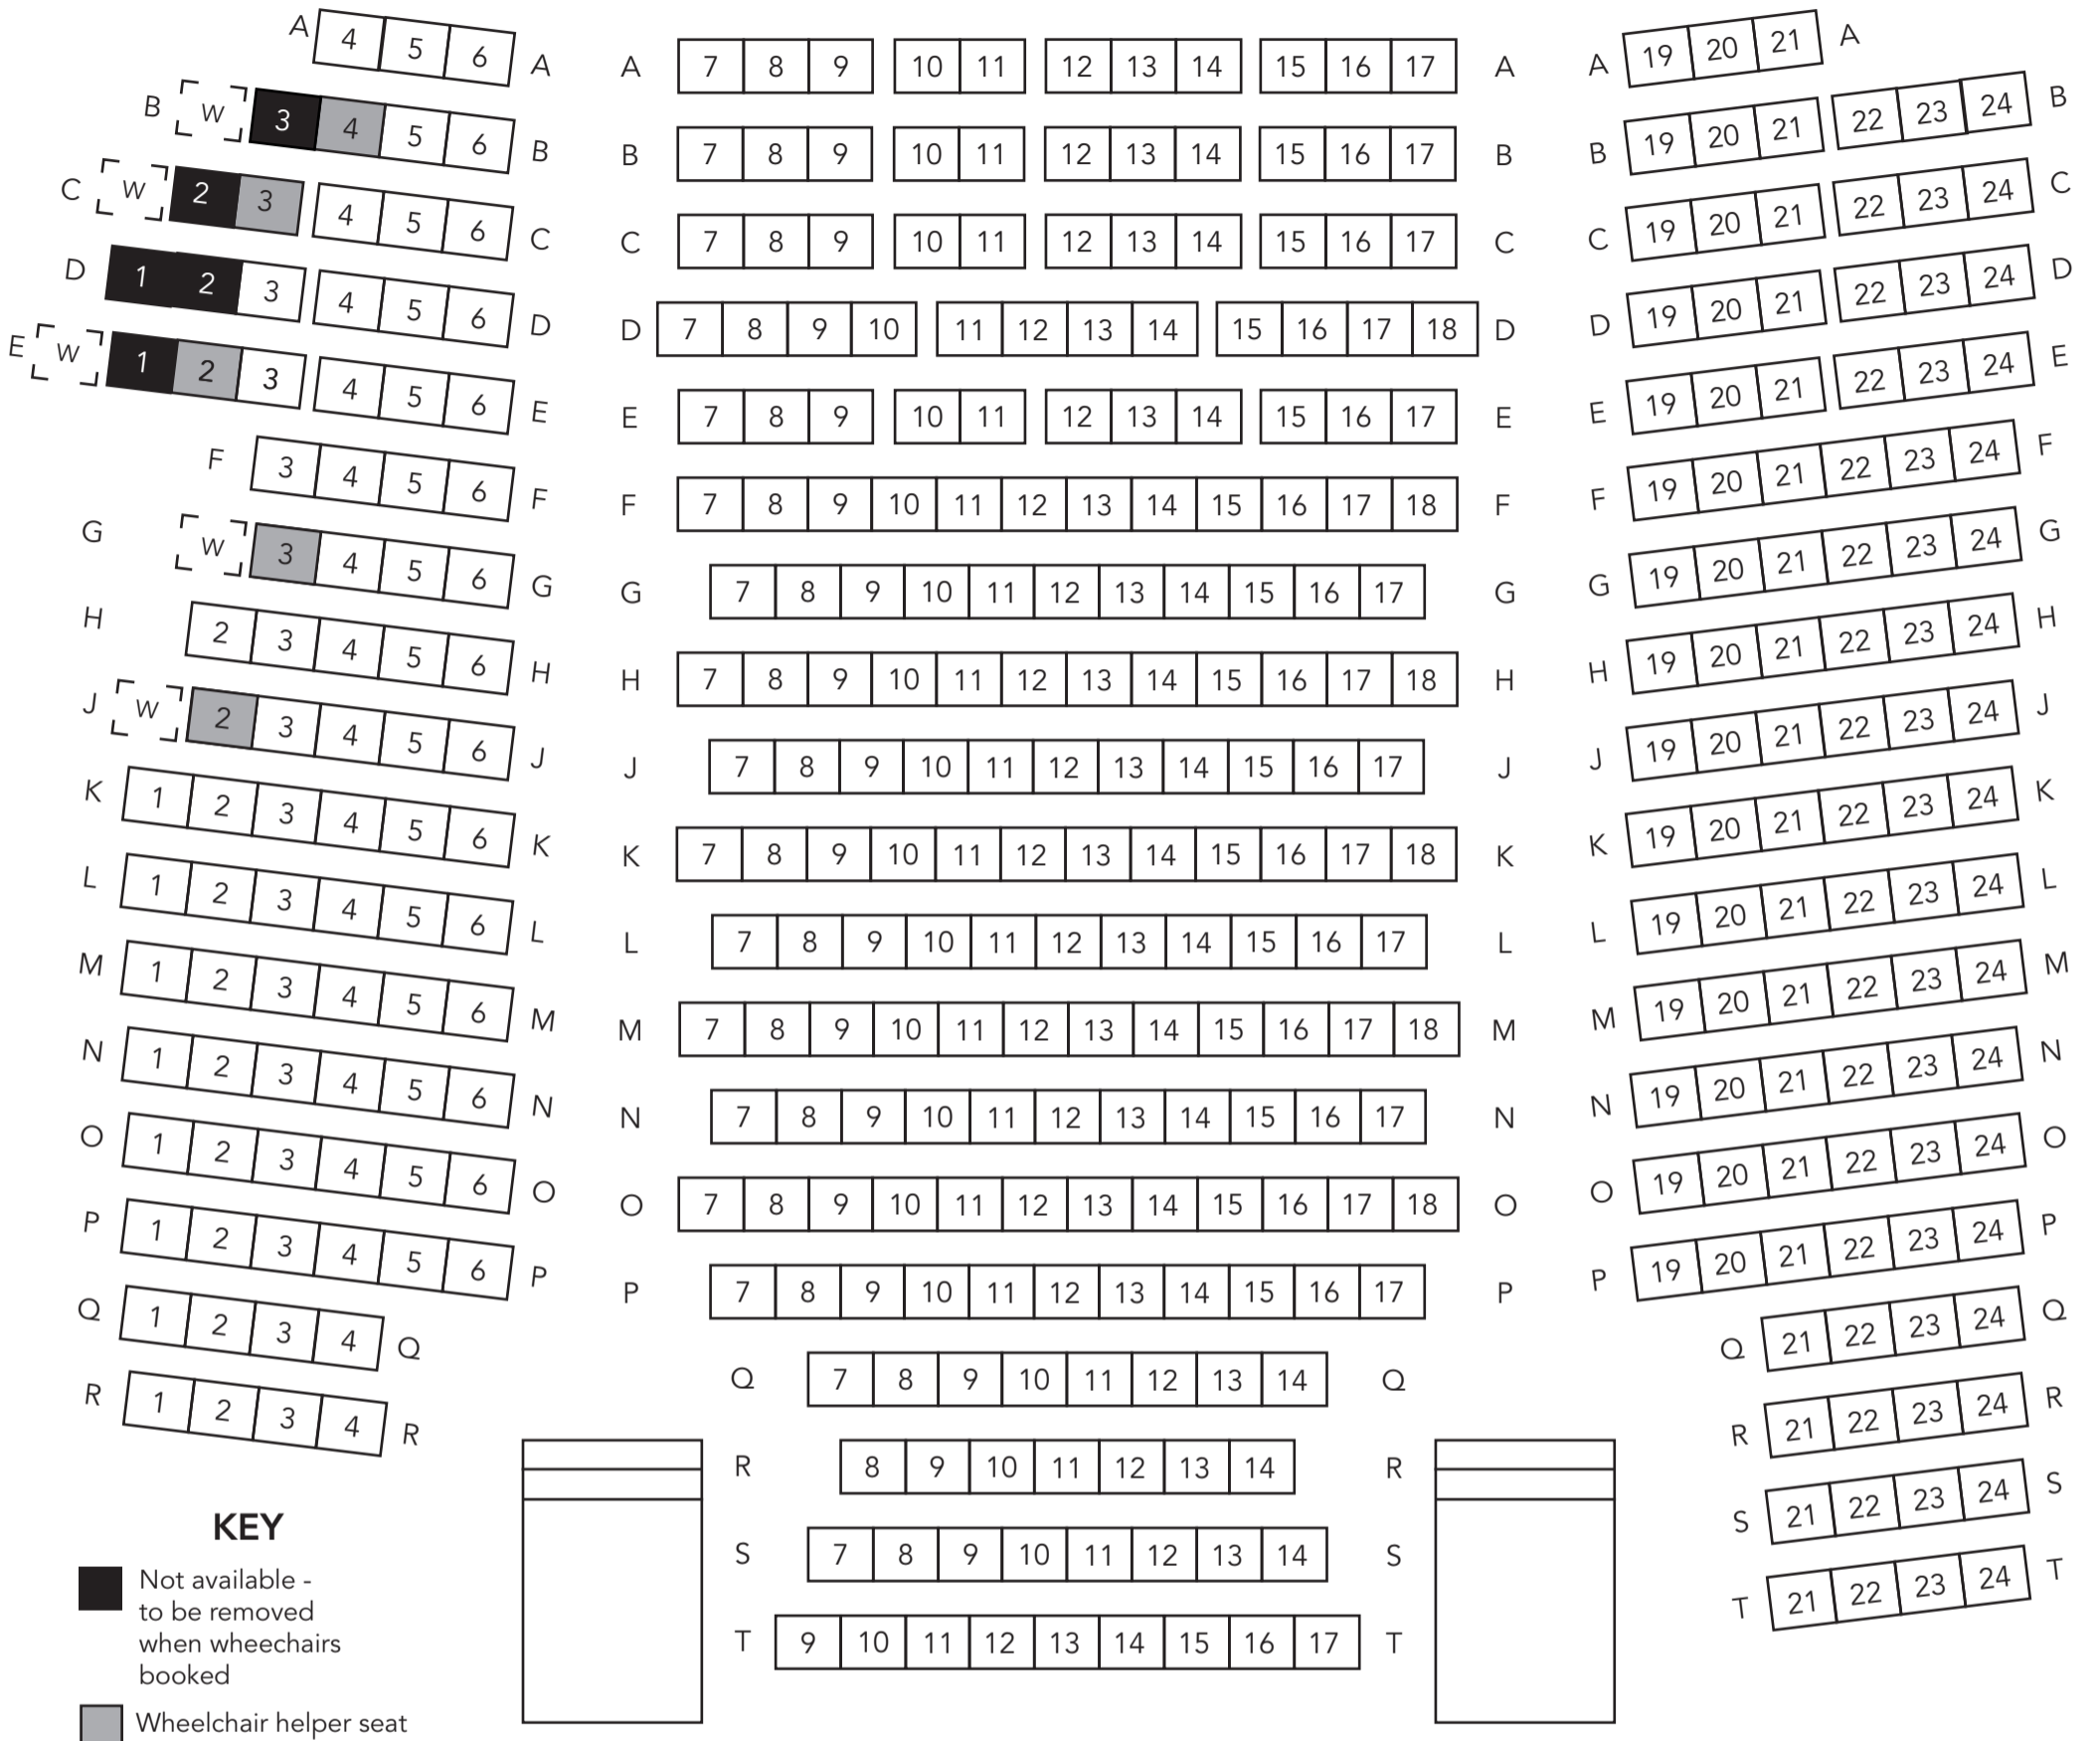

STAGE

AUDITORIUM

BALCONY

Chelmsford Civic Theatre Theatre Seating Plan