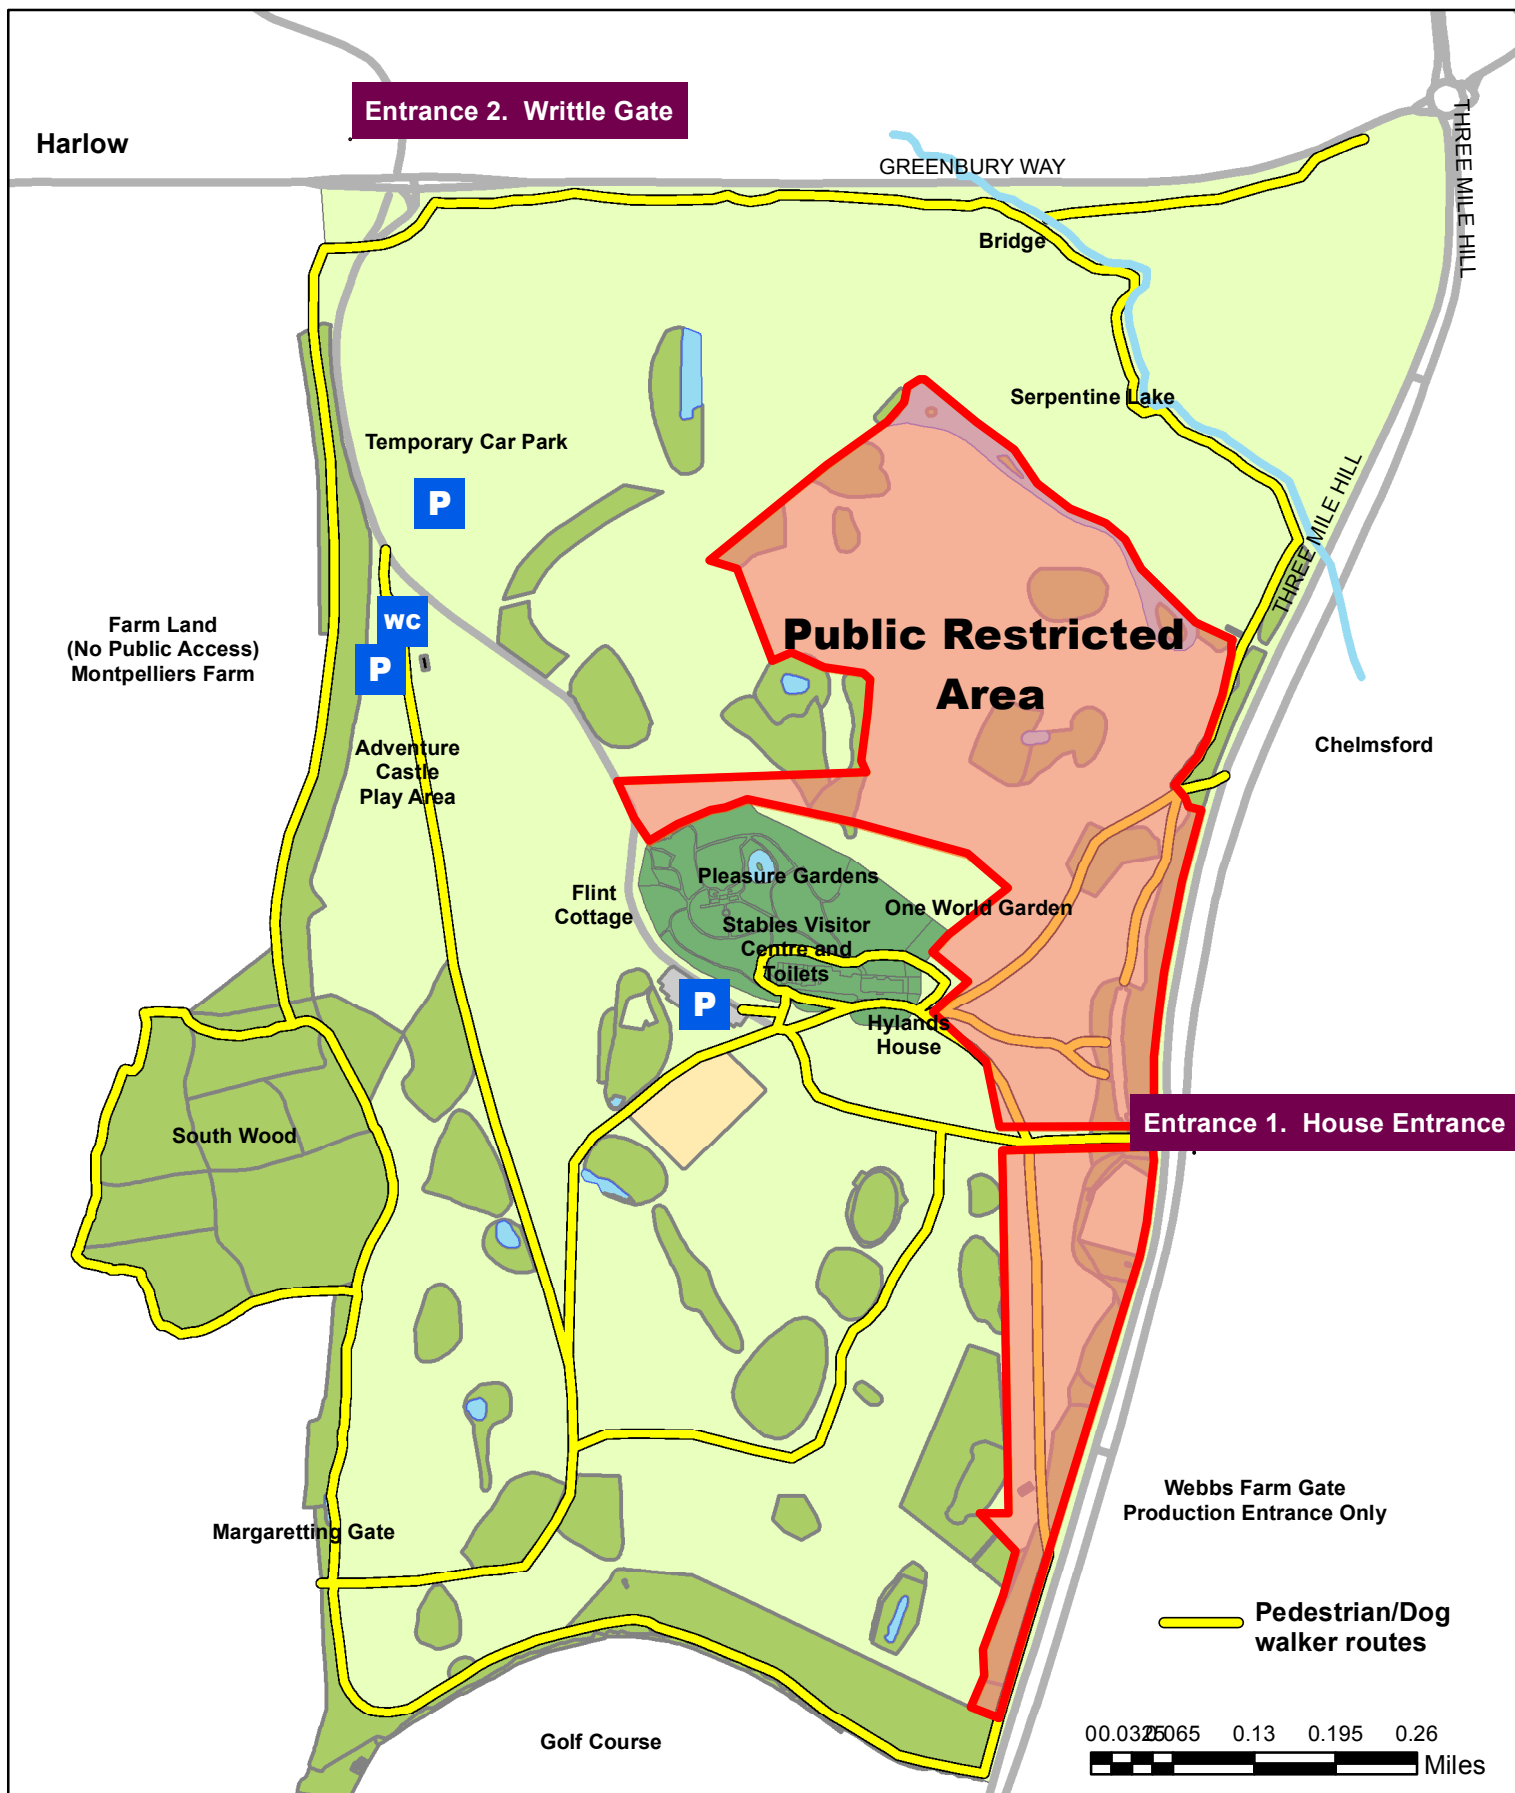

RIZE FESTIVAL 2018

HYLANDS PARK VISITOR MAP

Outline of Public Restricted Area between 3rd August & 27th August
Please observe site safety notices & note this map is indicative