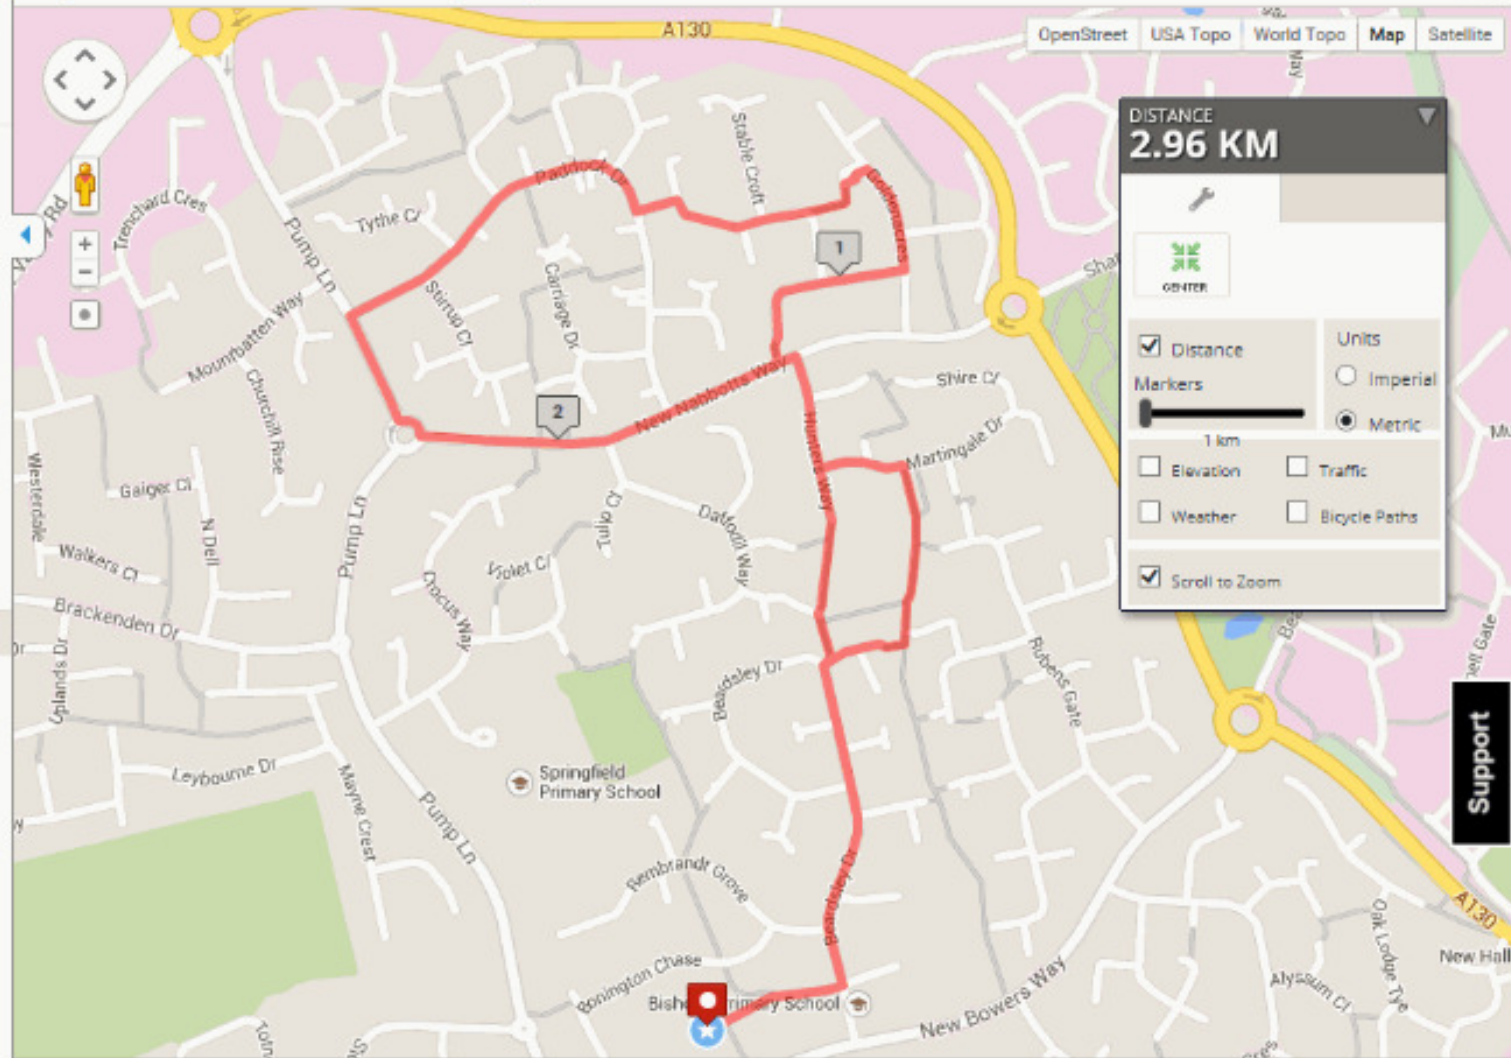

Choose map location

Address or Zip/Postal

SEARCH

EDIT

COPY

CLOSE

Import

SPRINGFIELD PARISH CENTRE WOMEN'S WALK

Begins in: Chelmsford, United Kingdom

Creator: Rosie59221110

Privacy: Friends

This is a 2.96 km route in Chelmsford, United Kingdom. This map was created by Rosie59221110 on 02/16/2015. [View other maps that Rosie59221110 has done](#) or [find similar maps in Chelmsford](#)

Directions / Notes

Try Route Genius for fresh local routes of your target distance!

DISTANCE
2.96 KM

OpenStreet USA Topo World Topo Map Satellite

Distance: Distance

Units: Imperial Metric

Markers: Elevation Traffic

Weather Bicycle Paths

Scroll to Zoom

Support