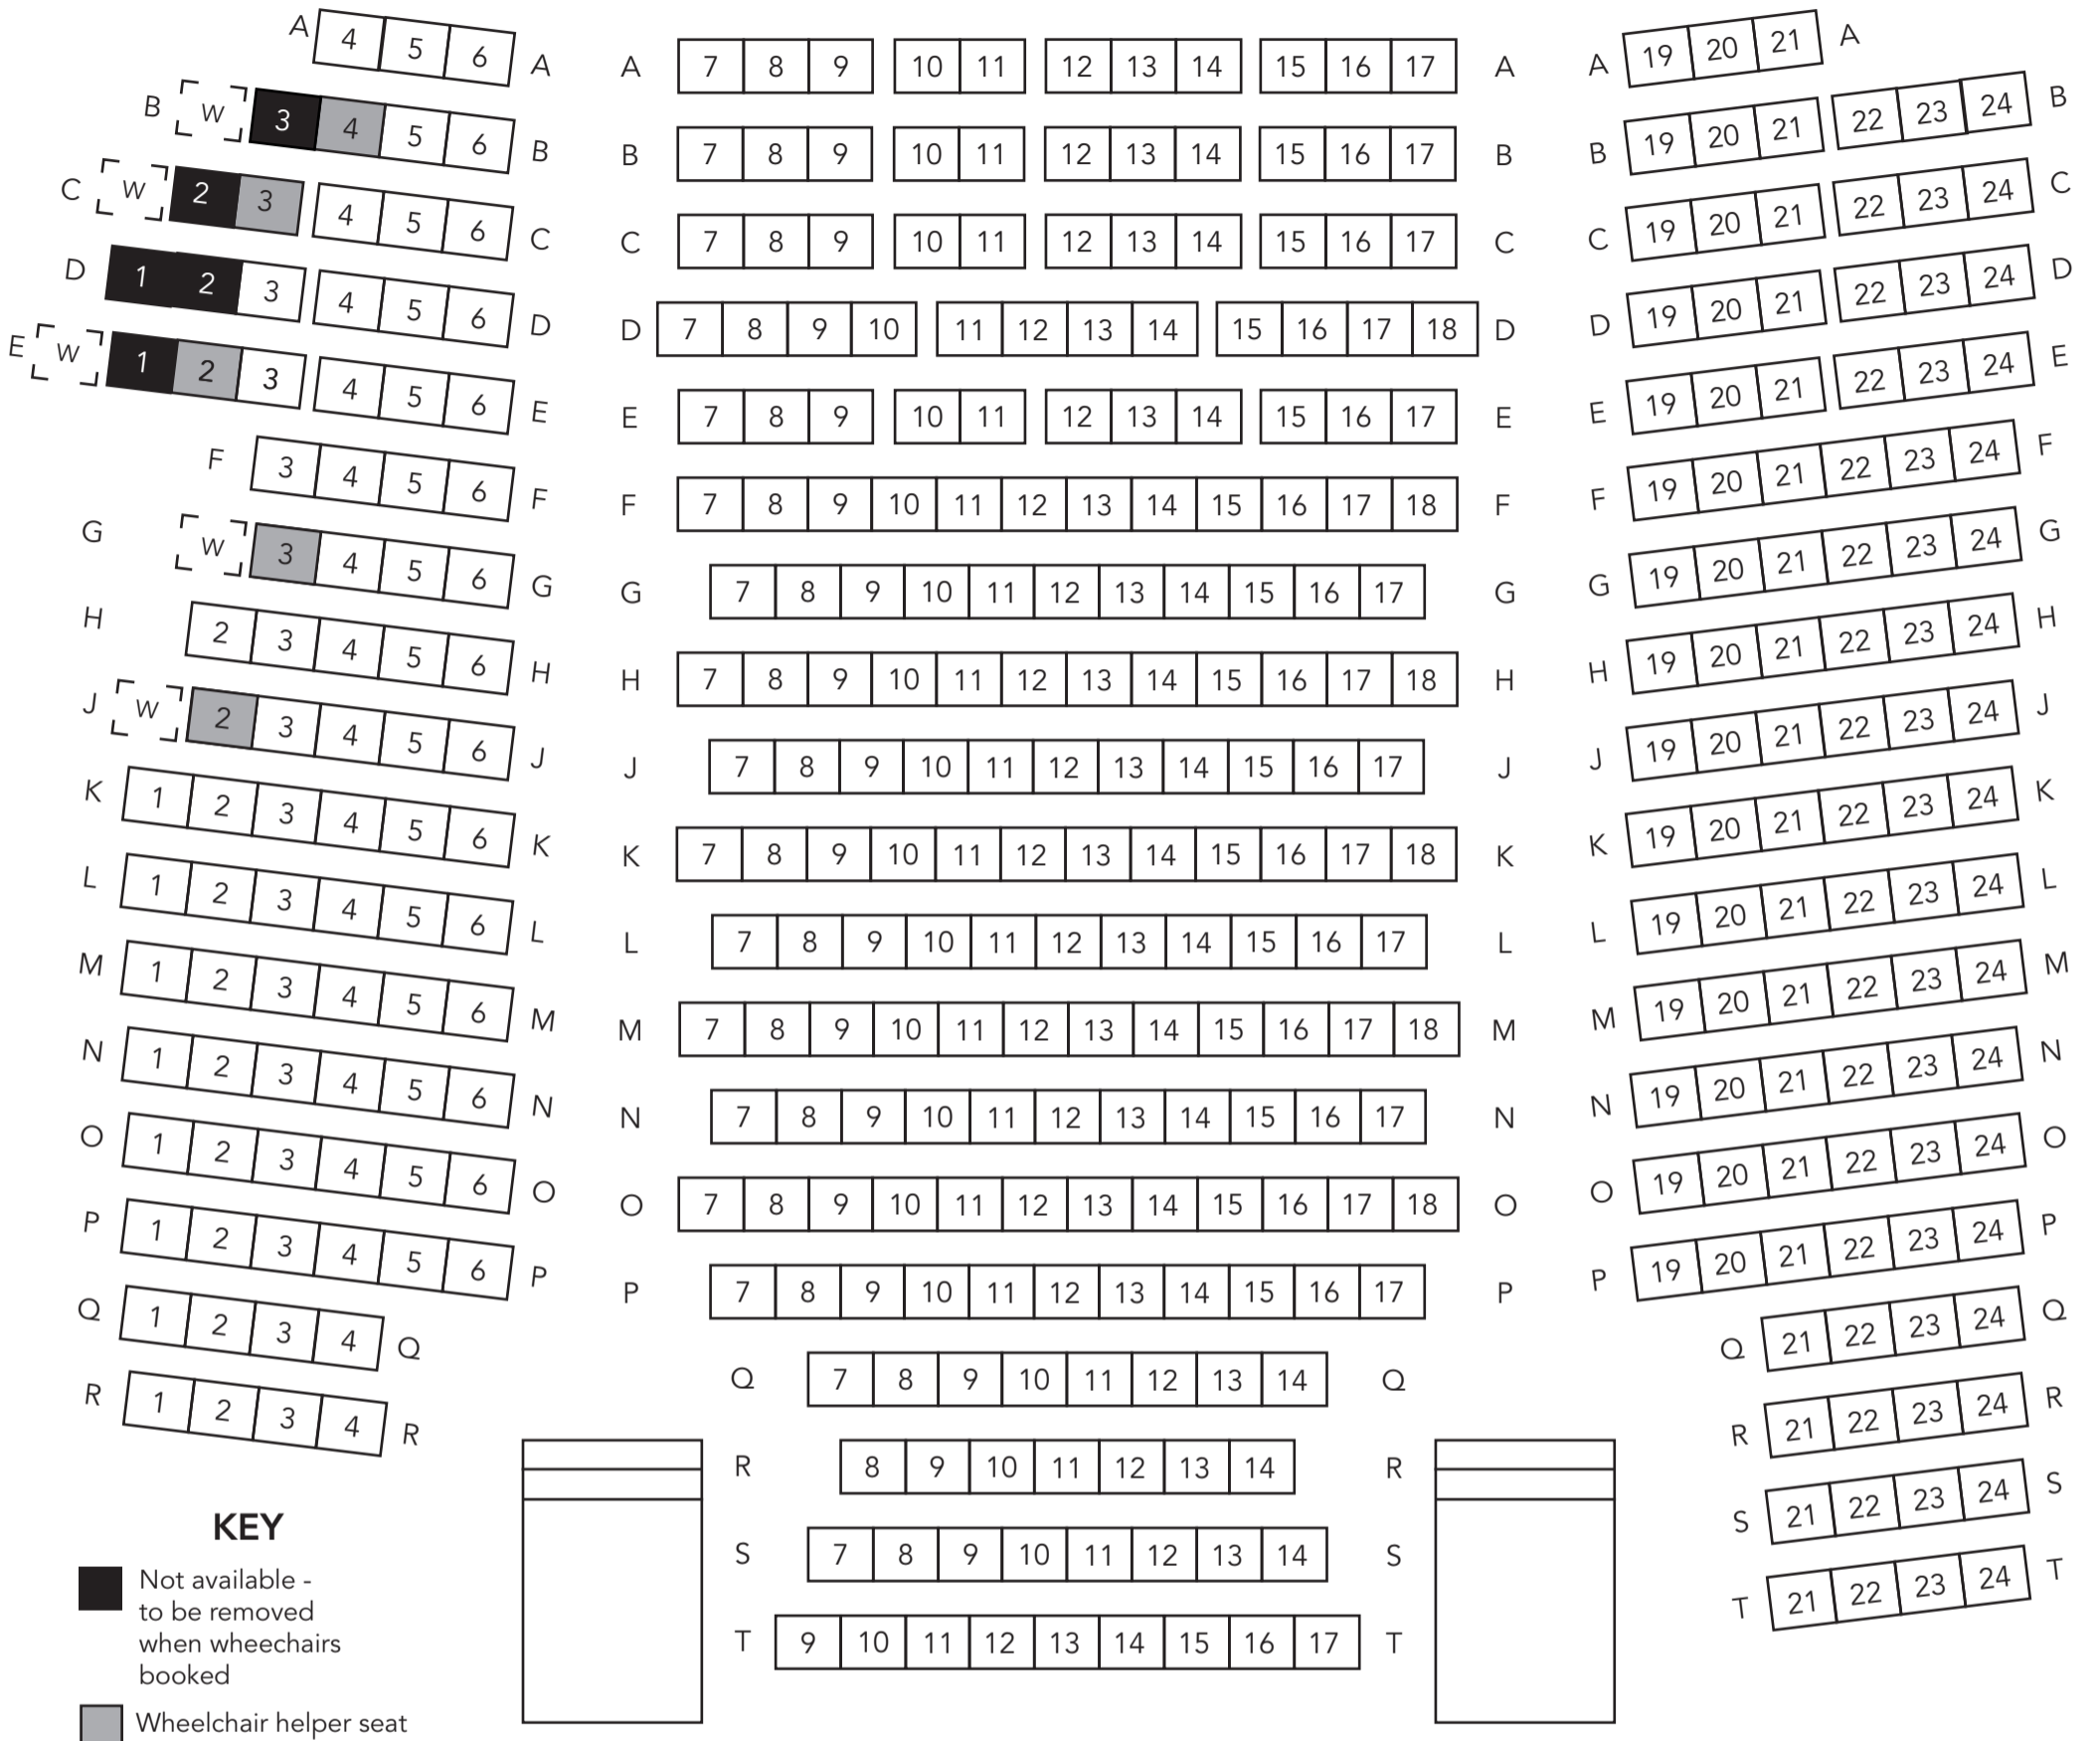

# STAGE

## AUDITORIUM

## BALCONY

# Chelmsford Civic Theatre Theatre Seating Plan