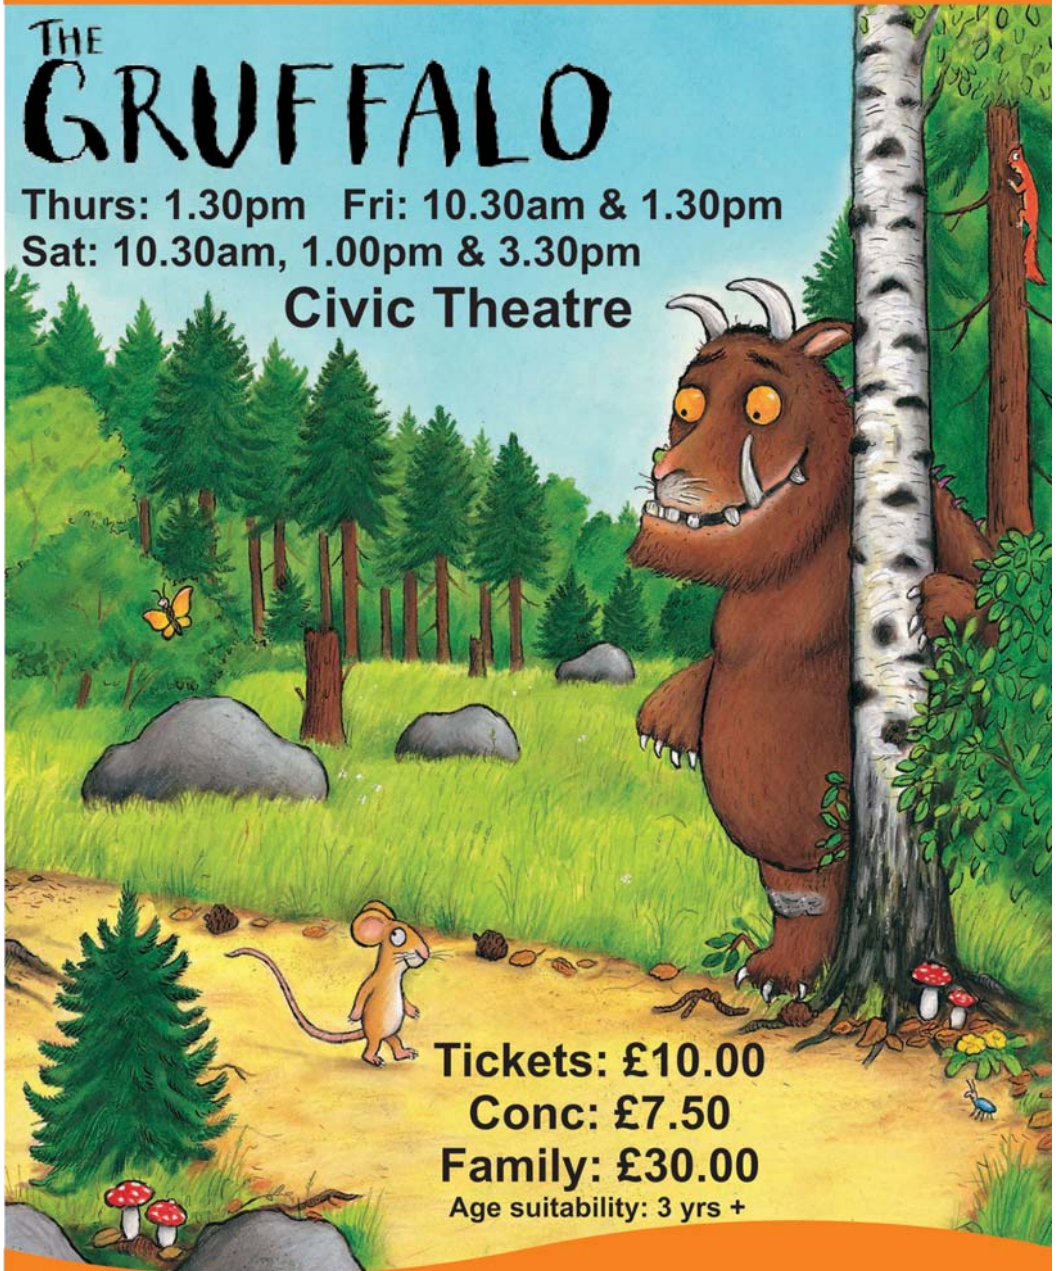

Thursday 6 - Saturday 8 May

THE
GRUFFALO

Thurs: 1.30pm Fri: 10.30am & 1.30pm

Sat: 10.30am, 1.00pm & 3.30pm

Civic Theatre

Tickets: £10.00

Conc: £7.50

Family: £30.00