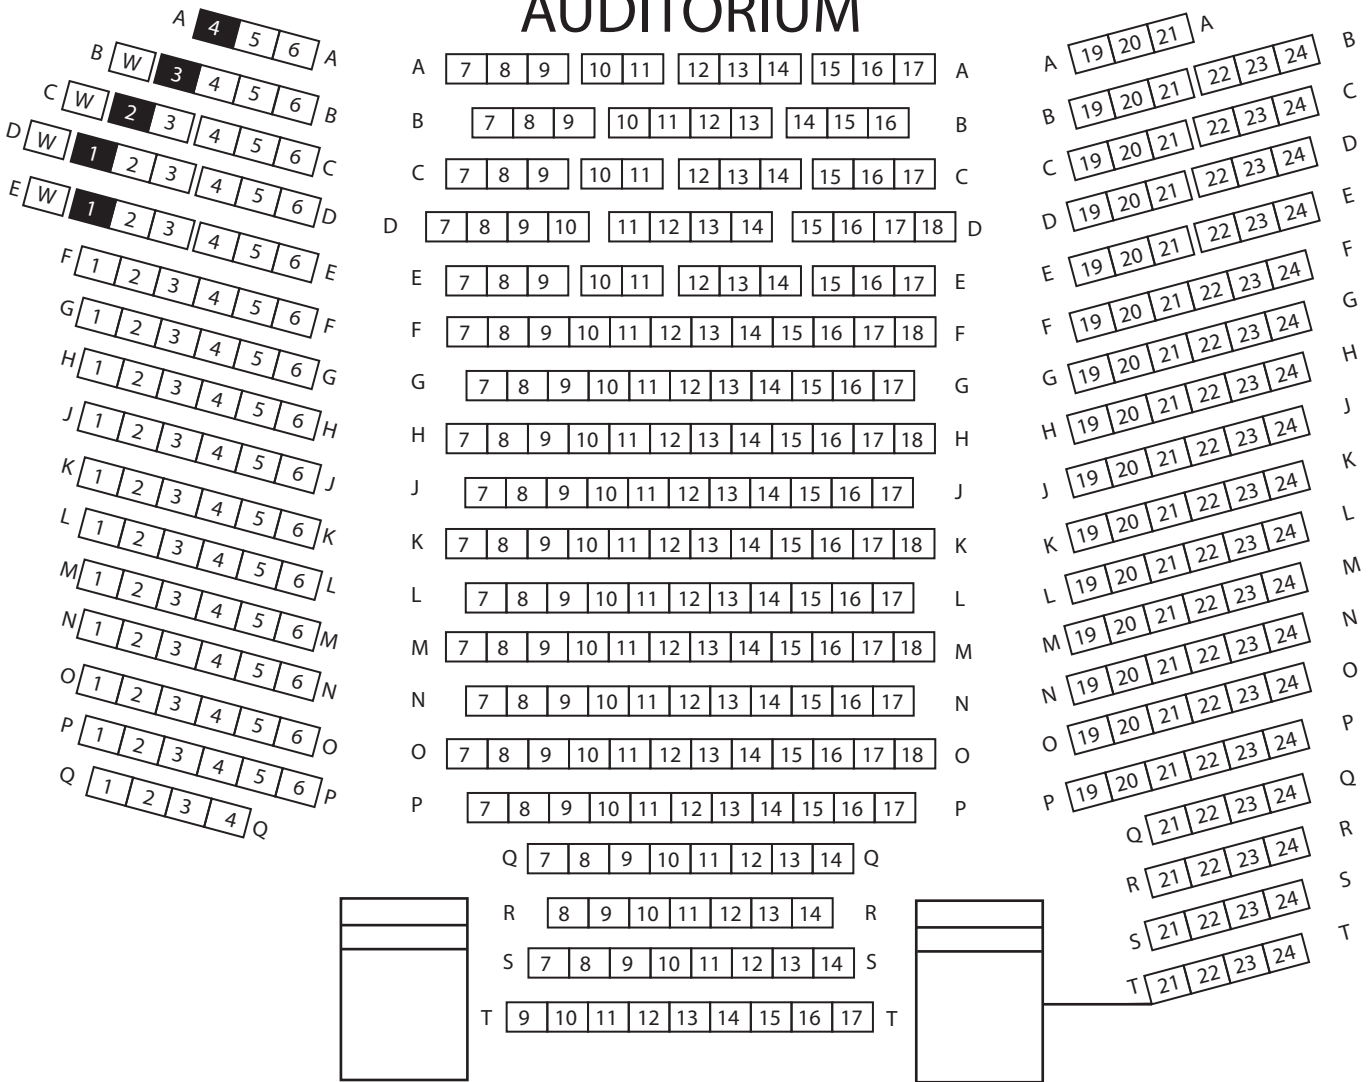

STAGE

AUDITORIUM

BALCONY

Chelmsford Civic Theatre Theatre Seating Plan